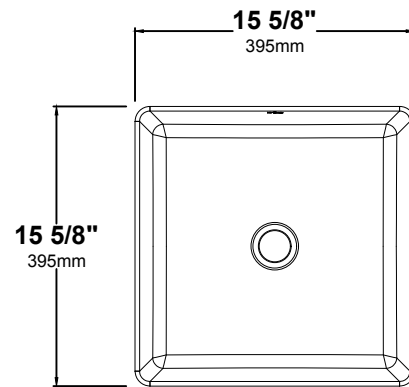

**FEATURES**

- Vitreous China
- Square Vessel Sink
- Without Overflow
- 1 3/4" Drain Hole Size
- 15 5/8" x 15 5/8" x 5 1/8"

**OPTIONAL ACCESSORIES**

- Pop-Up Drain: PU-20

**CODES/STANDARDS:**

CSA B45.11  
 IAPMO Z401  
 ADA Compliant

**KRAUS LIMITED LIFETIME WARRANTY**

See website for details [www.kraususa.com](http://www.kraususa.com)

**AVAILABLE COLORS**

Glossy White

**NOMINAL DIMENSIONS**

Sink Length	Sink Width	Sink Height	Drain
15 5/8"	15 5/8"	5 1/8"	1 3/4"

**TOP VIEW**

**FRONT VIEW**