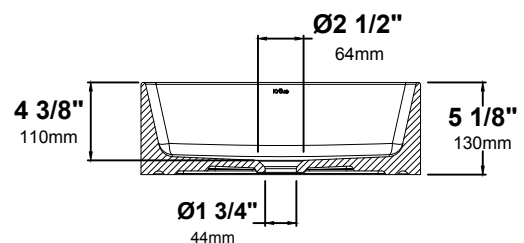

**FEATURES**

- Vitreous China
- Square Vessel Sink
- Without Overflow
- 1 3/4" Drain Hole Size
- 15 5/8" x 15 5/8" x 5 1/8"

**OPTIONAL ACCESSORIES**

- Pop-Up Drain: PU-20

**CODES/STANDARDS:**

CSA B45.11  
 IAPMO Z401  
 ADA Compliant

**KRAUS LIMITED LIFETIME WARRANTY**

See website for details [www.kraususa.com](http://www.kraususa.com)

**AVAILABLE COLORS**

Glossy White

**NOMINAL DIMENSIONS**

Sink Length	Sink Width	Sink Height	Drain
15 5/8"	15 5/8"	5 1/8"	1 3/4"

**TOP VIEW**

**FRONT VIEW**