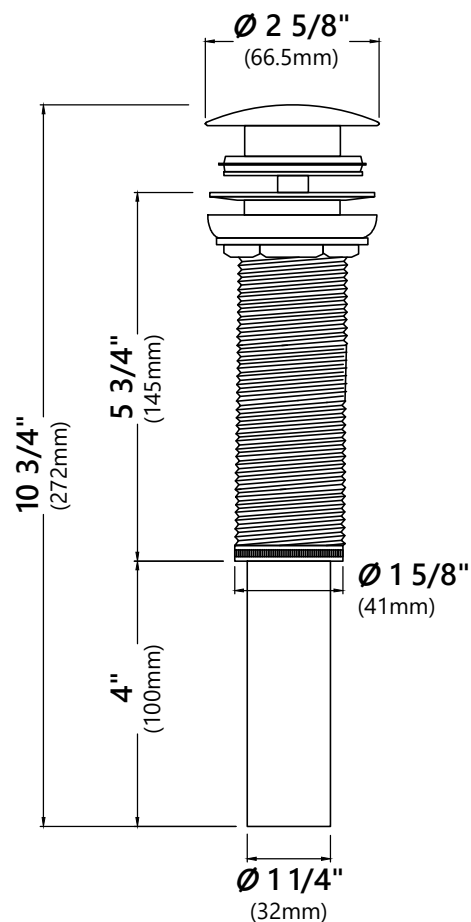

PU-L10

Pop Up Drain w/o Overflow

Pop Up Dimensions

Dimensions: 10 3/4" x Ø 2 5/8"

Features

- Metal Construction
- Connection 1 1/4"
- Designed to Use w/ Above-Counter Vessel Sinks without overflow
- Fits Standard 1 3/4" Drain Opening

Available Colors

- Satin Nickel
- Oil Rubbed Bronze
- Chrome
- Brushed Gold
- Matte Black
- Spot Free Stainless Steel

CODES/STANDARDS:

Product Certification
cUPC

Warranty

Kraus 1 Year Limited Warranty

see website for details www.kraususa.com