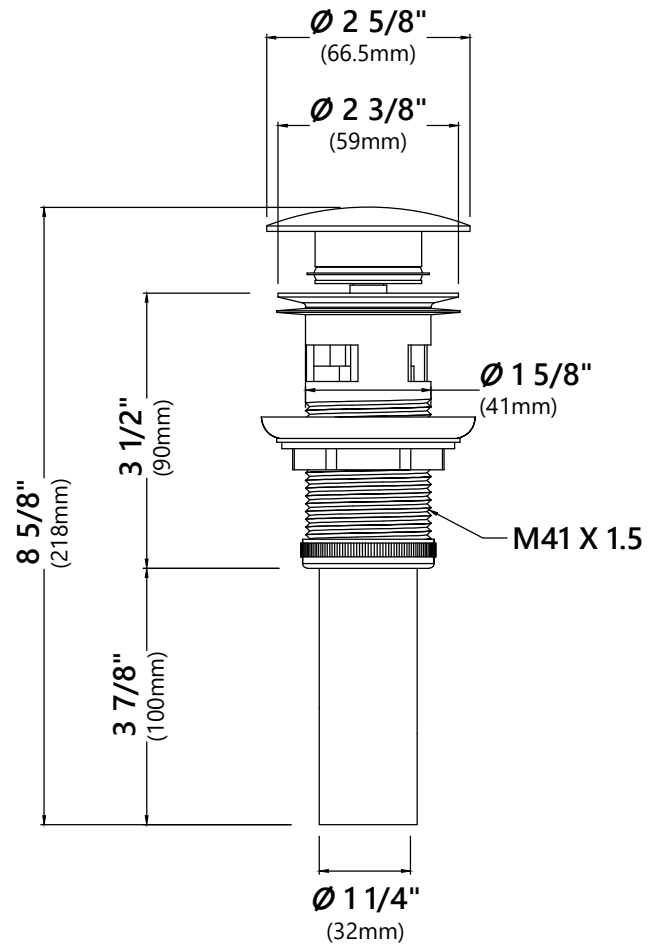

PU-11

Pop Up Drain with Overflow

Pop Up Dimensions

Dimensions: 8 5/8" x Ø2 5/8"

Features

- Metal Construction
- Connection 1 1/4"
- Designed to Use w/ Above-Counter Vessel Sinks with Overflow
- Fits Standard 1 3/4" Drain Opening

Available Colors

- Satin Nickel
- Chrome
- Oil Rubbed Bronze
- Matte Black
- Spot Free Stainless Steel

CODES/STANDARDS:

Product Certification
cUPC

Warranty

Kraus 1 Year Limited Warranty

see website for details www.kraususa.com