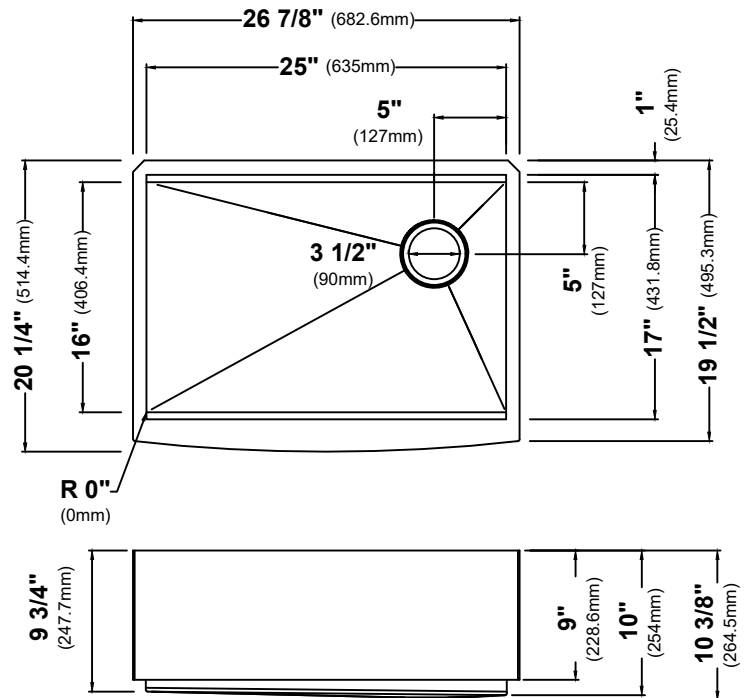

KWF210-27

27 Inch Farmhouse Workstation Single Bowl Stainless Steel Kitchen Sink

Kräus®

SPECIFICATION SHEET

Sink Dimensions

Overall Dimensions: 26 7/8" x 20 1/4"

Bowl Dimensions: 25" x 16"

Sink Depth: 10"

Features

- 16 Gauge Stainless Steel Construction
- Farmhouse Single Bowl Sink
- Required Minimum Cabinet Size: 30" Left to Right, 24" Front to Back
- Rear Off-Set Drain
- 3 1/2" Drain Opening
- NoiseDefend Undercoating and Sound Dampening Pads

Accessories Included

- Strainer ST-1
- Cover Cap STC-2
- Bottom Grid KBG-UN1-27
- Rolling Mat KRM-11BL
- Cutting Board KCB-WS103BB
- Cut-Out Template
- Mounting Hardware

CODES/STANDARDS:

Product Certification

cUPC (ASME A112.19.3/CSA B45.4)

NOTE: It is not recommended to install this sink with a negative reveal. Doing so will prohibit the use of any workstation accessories as they will not fit.

Warranty

Kraus Limited Lifetime Warranty

see website for details www.kraususa.com