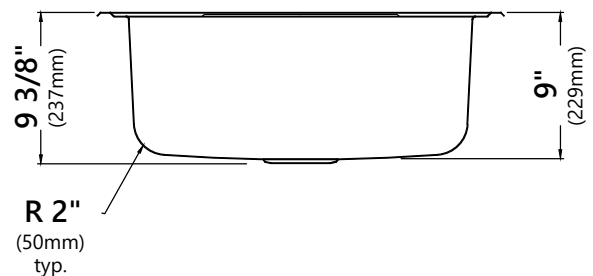

KTM25

25 Inch Top Mount Single Bowl Stainless Steel Kitchen Sink

Kräus®

SPECIFICATION SHEET

Sink Dimensions

Overall Dimensions: 25" x 22"

Bowl Dimensions: 21" x 15 3/4"

Bowl Depth: 9"

Features

- 18 Gauge Stainless Steel Construction
- Single Bowl Top Mount Sink
- Required Minimum Cabinet Size: 27" Left to Right, 24" Front to Back
- Center-Set Drain
- 3 1/2" Drain Opening
- NoiseDefend Undercoating and Sound Dampening Pads

Accessories Included

- Strainer ST-1
- Cut-Out Template
- Mounting Hardware
- Towel

CODES/STANDARDS:

Product Certification

cUPC (ASME A112.19.3/CSA B45.4)

Warranty

Kraus Limited Lifetime Warranty

see website for details www.kraususa.com