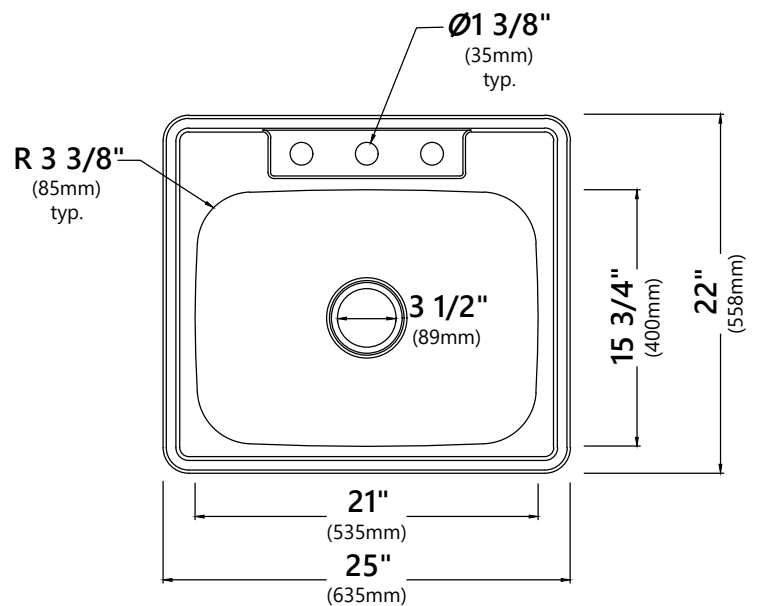

KTM25

25 Inch Top Mount Single Bowl Stainless Steel Kitchen Sink

Kräus®

SPECIFICATION SHEET

Sink Dimensions

Overall Dimensions: 25" x 22"

Bowl Dimensions: 21" x 15 3/4"

Bowl Depth: 9"

Features

- 18 Gauge Stainless Steel Construction
- Single Bowl Top Mount Sink
- Required Minimum Cabinet Size: 27" Left to Right, 24" Front to Back
- Center-Set Drain
- 3 1/2" Drain Opening
- NoiseDefend Undercoating and Sound Dampening Pads

Accessories Included

- Strainer ST-1
- Cut-Out Template
- Mounting Hardware
- Towel

CODES/STANDARDS:

Product Certification

cUPC (ASME A112.19.3/CSA B45.4)

Warranty

Kraus Limited Lifetime Warranty

see website for details www.kraususa.com