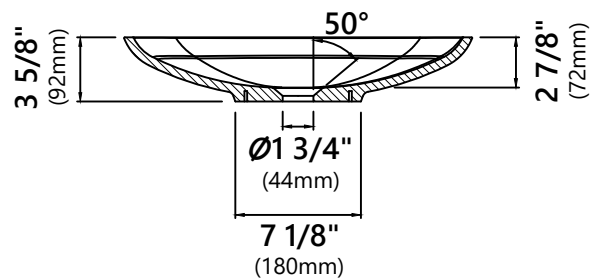

KSV-4MW

Composite Bathroom Sink

Sink Dimensions

Overall Dimensions: 19 5/8" x 15 3/4" x 3 5/8"

Bowl Dimensions: 18 5/8" x 14 3/4"

Sink Depth: 2 7/8"

Features

- Composite Solid Surface
- Rectangular Vessel Sink
- 1 3/4" Drain Hole Size
- Without Overflow

cUPC
ADA

NOTE: Each sink may have a 3% dimension tolerance. Please measure the sink prior to installation.

Warranty

Kraus Limited Lifetime Warranty

see website for details www.kraususa.com