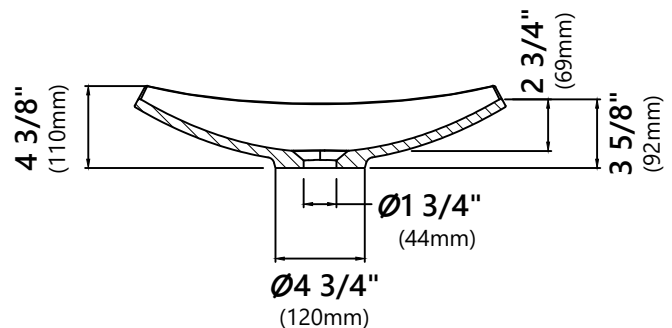

KSV-3MW

Composite Bathroom Sink

Sink Dimensions

Overall Dimensions: 19 5/8" x 15 3/4" x 4 3/8"

Bowl Dimensions: 19 1/4" x 15 3/8"

Sink Depth: 2 3/4"

Features

- Composite Solid Surface
- Rectangular Vessel Sink
- 1 3/4" Drain Hole Size
- Without Overflow

cUPC
ADA

NOTE: Each sink may have a 3% dimension tolerance. Please measure the sink prior to installation.

Warranty

Kraus Limited Lifetime Warranty

see website for details www.kraususa.com