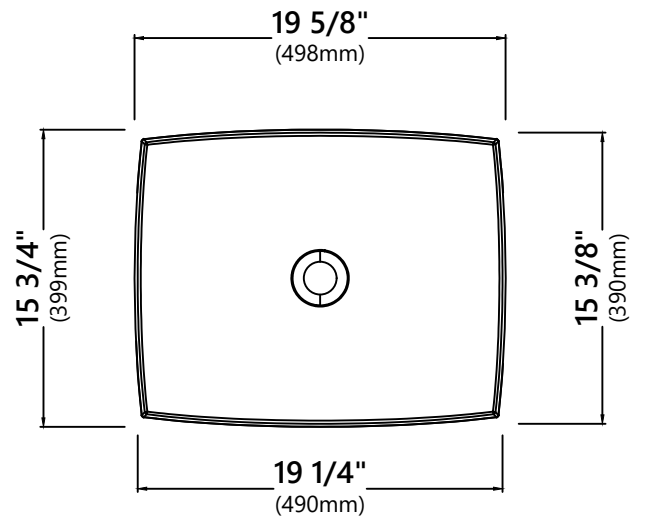

KSV-3MW

Composite Bathroom Sink

Sink Dimensions

Overall Dimensions: 19 5/8" x 15 3/4" x 4 3/8"

Bowl Dimensions: 19 1/4" x 15 3/8"

Sink Depth: 2 3/4"

Features

- Composite Solid Surface
- Rectangular Vessel Sink
- 1 3/4" Drain Hole Size
- Without Overflow

Available Colors

- Matte White

Accessories Included

- Sponge
- Buffing Paper

Optional Accessories

- Pop-Up Drain PU-10
- Grid Drain PU-12

CODES/STANDARDS:

Product Certification

cUPC
ADA

NOTE: Each sink may have a 3% dimension tolerance. Please measure the sink prior to installation.

Warranty

Kraus Limited Lifetime Warranty

see website for details www.kraususa.com