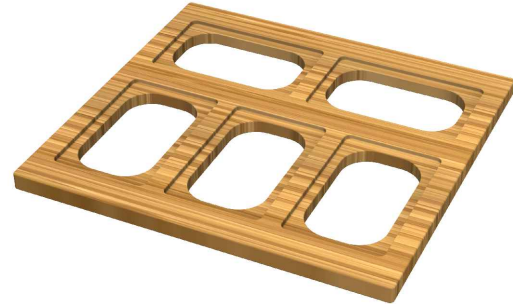

KSC-1005

Serving Board and Stainless Steel Serving Bowl Set

Kräus®

SPECIFICATION SHEET

KSB-105 Serving Board Dimensions

Overall Dimensions: 16 3/4" x 15 3/4" x 3/4"

Features

- Designed to Use with the KWU120-45 kitchen sink
- BPA-free and FDA-approved

KBW-3 Bowl Dimensions

Overall Dimensions: 6 7/8" x 4 1/4" x 3 7/8"

Features

- Durable 304 Stainless Steel Construction
- Satin Polish