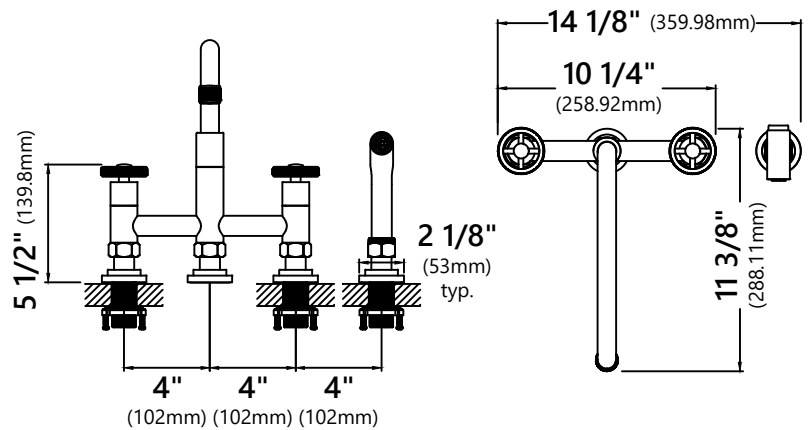

KPF-3125

Industrial Bridge Kitchen Faucet

Faucet Dimensions

Overall Height: 11 3/8" - 12 3/8" *adjustable
Spout Height: 8 3/8" - 9 3/8" *adjustable
Spout Reach: 9 3/4"

Features

- Bridge Faucet
- Metal Construction
- Lead Free Brass Waterway
- 360° Swivel Spout
- Flow Rate: 1.8 gpm (6.8L/min) @ 60 psi
- 3 or 4 Hole Installation
- Stream Function with Optional Side Sprayer
- Quarter Turn Ceramic Disk Cartridge
- 24" Integrated Nylon Waterlines
- Dome Shaped Screen Washer
- Quick Connect Sprayer Hose
- 13 3/4" Hose Length
- Connections 3/8" Compression
- Max Deck Thickness: 2 1/2"
- TPI of aerator in the Sprayer - M22 x 1

Available Finishes

- Spot Free Stainless Steel
- Matte Black
- Matte Black/Red
- Brushed Gold

CODES/STANDARDS:

Product Certification
ASME A112.18.1/CSA B125.1
ADA compliant