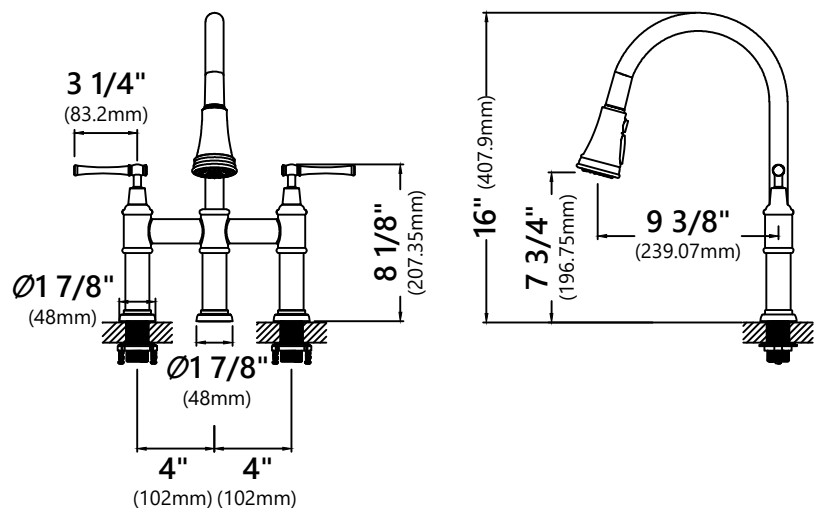

KPF-3121

Transitional Bridge Pull Down Kitchen Faucet

Faucet Dimensions

Overall Height: 16"
Spout Height: 7 3/4"
Spout Reach: 9 3/8"

Features

- Pull Down Bridge Faucet
- Metal Construction
- Lead Free Brass Waterway
- 360° Swivel Spout
- Flow Rate: 1.8 gpm (6.8L/min) @ 60 psi
- 3 Hole Installation
- Three Function Sprayhead - Spray/Stream/Sweep
- Quarter Turn Ceramic Disk Cartridge
- 24" Integrated Nylon Waterlines
- Dome Shaped Screen Washer
- Quick Connect Sprayer Hose
- 11 3/4" Hose Length
- Connections 3/8" Compression
- Max Deck Thickness: 2 1/2"
- TPI of aerator in the Sprayer - M20 x 1

Accessories Included

- Weight

Available Finishes

- Spot Free Stainless Steel
- Matte Black
- Brushed Gold

CODES/STANDARDS:

Product Certification
ASME A112.18.1/CSA B125.1
ADA compliant

NOTE: Some Kitchen Faucets that do not have a pull out or pull down sprayer may be connected to a portable dishwasher. Pull out and pull down faucets should never be connected to portable dishwashers because potential pressure fluctuations during washing cycles cause hose ruptures or leaks.

Warranty

Kraus Limited Lifetime Warranty

see website for details www.kraususa.com