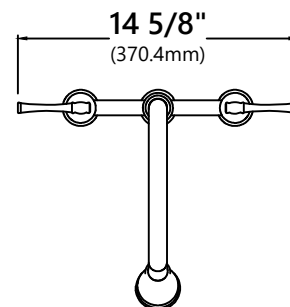

KPF-3121

Transitional Bridge Pull Down Kitchen Faucet

Faucet Dimensions

Overall Height: 16"
Spout Height: 7 3/4"
Spout Reach: 9 3/8"

Features

- Pull Down Bridge Faucet
- Metal Construction
- Lead Free Brass Waterway
- 360° Swivel Spout
- Flow Rate: 1.8 gpm (6.8L/min) @ 60 psi
- 3 Hole Installation
- Three Function Sprayhead - Spray/Stream/Sweep
- Quarter Turn Ceramic Disk Cartridge
- 24" Integrated Nylon Waterlines
- Dome Shaped Screen Washer
- Quick Connect Sprayer Hose
- 11 3/4" Hose Length
- Connections 3/8" Compression
- Max Deck Thickness: 2 1/2"
- TPI of aerator in the Sprayer - M20 x 1

Accessories Included

- Weight

Available Finishes

- Spot Free Stainless Steel
- Matte Black
- Brushed Gold

CODES/STANDARDS:

Product Certification
ASME A112.18.1/CSA B125.1
ADA compliant

NOTE: Some Kitchen Faucets that do not have a pull out or pull down sprayer may be connected to a portable dishwasher. Pull out and pull down faucets should never be connected to portable dishwashers because potential pressure fluctuations during washing cycles cause hose ruptures or leaks.

Warranty

Kraus Limited Lifetime Warranty

see website for details www.kraususa.com