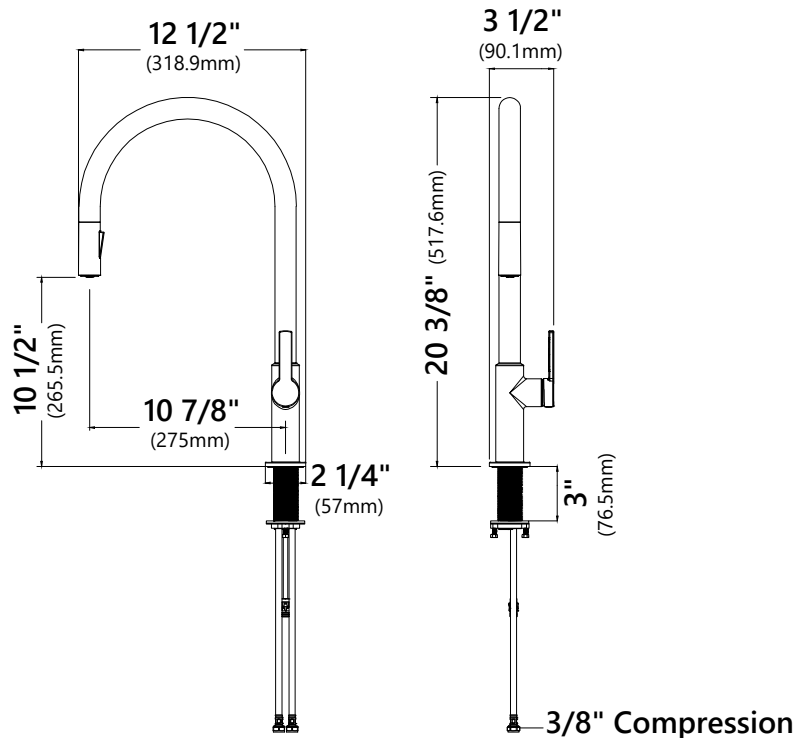

KPF-2821

Single Handle Pull Down Kitchen Faucet

Faucet Dimensions

Overall Height: 20 3/8"
Spout Height: 10 1/2"
Spout Reach: 10 7/8"

Features

- Pull Down Faucet
- Brass Body
- ABS Sprayer
- Lead Free Brass Waterway
- 360° Swivel Spout
- Flow Rate: 1.8 gpm (6.8L/min) @ 60 psi
- Dual Function Sprayhead - Spray/Stream
- 25mm Ceramic Cartridge
- 30" Integrated Nylon Waterlines
- Dome Shaped Screen Washer
- Quick Weight
- Quick Connect Sprayer Hose
- 14 1/8" Hose Length
- Connections 3/8" Compression
- Max Deck Thickness: 3"
- TPI of aerator in the Sprayer - M16.5*1

Accessories Included

- Hex Wrench
- Weight

Available Finishes

- Spot Free Stainless Steel
- Matte Black
- Spot Free Antique Champagne Bronze
- Brushed Brass
- Chrome
- Matte Black/Spot Free Black Stainless

CODES/STANDARDS:

Product Certification

ASME A112.18.1/CSA B125.1

ADA compliant

NOTE: Some Kitchen Faucets that do not have a pull out or pull down sprayer may be connected to a portable dishwasher. Pull out and pull down faucets should never be connected to portable dishwashers because potential pressure fluctuations during washing cycles cause hose ruptures or leaks.

Warranty

Kraus Limited Lifetime Warranty
see website for details www.kraususa.com

Kraus USA Plumbing LLC Customer Service
1.800.775.0703 | customerservice@kraususa.com