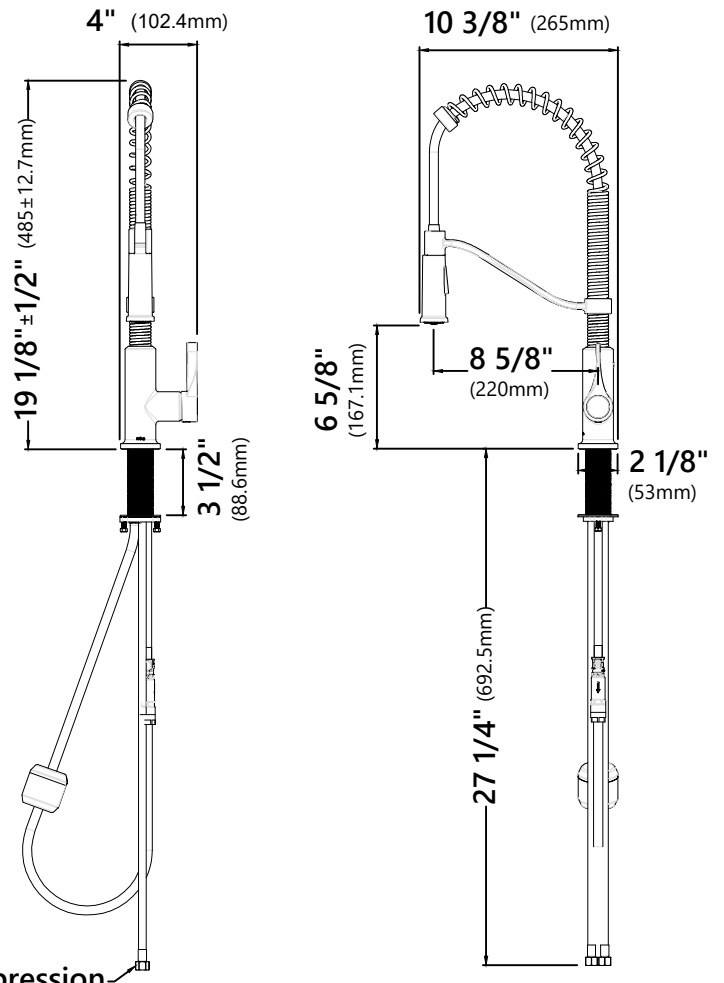

KPF-2635

Single Handle Commercial Style Pull Down Kitchen Faucet

Faucet Dimensions

Overall Height: 19 1/8"

Spout Height: 6 5/8"

Spout Reach: 8 5/8"

Features

- Commercial Style Pull Down Faucet
- Metal Body
- ABS Sprayer
- Lead Free Brass Waterway
- 360° Degree Swivel Spout
- Flow Rate 1.8 gpm (6.1L/min) @ 60 psi
- Dual Function Sprayhead - Spray/Stream
- 25mm Ceramic Cartridge
- 27 1/4" Integrated Nylon Waterlines
- Dome Shaped Screen Washers
- Quick Weight
- Quick Connect Sprayer Hose
- Swivel Sprayer Connector
- 17 3/4" Hose Length
- Connections 3/8" Compression
- Max Depth Thickness: 3 1/2"
- TPI of aerator in the Sprayer - M16.5*1-6G

Accessories Included

- Hex Wrench
- Weight

Available Finishes

- Spot Free Stainless Steel
- Matte Black
- Spot Free Brushed Brass
- Spot Free Brushed Brass/Matte Black

CODES/STANDARDS:

Product Certification

ASME A112.18.1/CSA B125.1

ADA compliant

Warranty

Kraus Limited Lifetime Warranty

see website for details www.kraususa.com