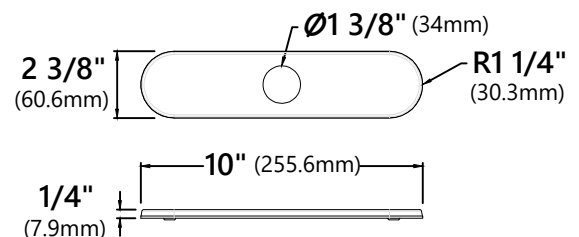

KPF-1690

Single Handle Commercial Kitchen Faucet

Faucet Dimensions (without deck plate)

Overall Height: 20 5/8"
Overall Width: 4 5/8"
Spout Height: 6 3/8"
Spout Reach: 8 1/2"

*Deck Plate Dimensions

Overall Dimensions: 10" x 2 3/8" x 1/4"

Features

- Commercial Style Pull Down Faucet
- Metal Body
- ABS Sprayer
- Lead Free Hybrid Waterway
- 360° Swivel Spout
- Flow Rate: 1.8 gpm (6.8L/min) @ 60 psi
- Spray Type: Three Function Spray/Stream/Pause
- Silicone Nozzles
- Soft Touch Silicone Aerator
- 35mm Ceramic Cartridge
- Dome Shaped Screen Washer
- 26 1/2" Integrated Nylon Waterlines
- Connections 3/8" Compression
- Max Countertop Thickness (without deck plate) 3"
- Max Countertop Thickness (with deck plate) 3"
- TPI of aerator in the Sprayer - 13/16-28UN-2A

Accessories Included

- *Deck Plate
- Hex Wrench

Available Finishes

- Spot Free all-Brite™ Stainless Steel
- Brushed Gold
- Matte Black/Brushed Gold
- Matte Black/Black Stainless
- Antique Brass
- Spot Free Antique Champagne Bronze/Matte Black
- Spot Free Antique Champagne Bronze

CODES/STANDARDS:

Product Certification

ASME A112.18.1/CSA B125.1
ADA compliant

* Optional Deck Plate

NOTE: Some Kitchen Faucets that do not have a pull out or pull down sprayer may be connected to a portable dishwasher. Pull out and pull down faucets should never be connected to portable dishwashers because potential pressure fluctuations during washing cycles cause hose ruptures or leaks.

Warranty

Kraus Limited Lifetime Warranty
see website for details www.kraususa.com

Kraus USA Plumbing LLC Customer Service
1.800.775.0703 | customerservice@kraususa.com