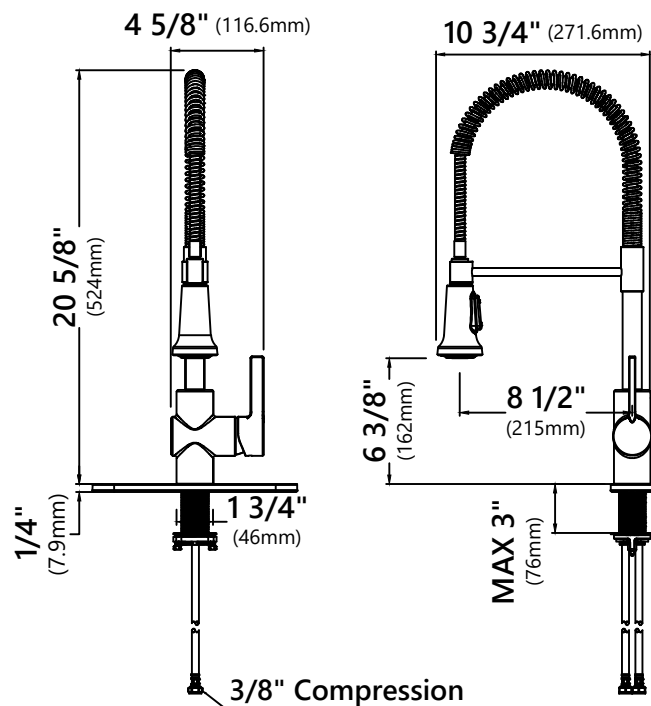

KPF-1690

Single Handle Commercial Kitchen Faucet

Faucet Dimensions (without deck plate)

Overall Height: 20 5/8"
 Overall Width: 4 5/8"
 Spout Height: 6 3/8"
 Spout Reach: 8 1/2"

*Deck Plate Dimensions

Overall Dimensions: 10" x 2 3/8" x 1/4"

Features

- Commercial Style Pull Down Faucet
- Metal Body
- ABS Sprayer
- Lead Free Hybrid Waterway
- 360° Swivel Spout
- Flow Rate: 1.8 gpm (6.8L/min) @ 60 psi
- Spray Type: Three Function Spray/Stream/Pause
- Silicone Nozzles
- Soft Touch Silicone Aerator
- 35mm Ceramic Cartridge
- Dome Shaped Screen Washer
- 26 1/2" Integrated Nylon Waterlines
- Connections 3/8" Compression
- Max Countertop Thickness (without deck plate) 3"
- Max Countertop Thickness (with deck plate) 3"
- TPI of aerator in the Sprayer - 13/16-28UN-2A

Accessories Included

- *Deck Plate
- Hex Wrench

Available Finishes

- Spot Free all-Brite™ Stainless Steel
- Brushed Gold
- Matte Black/Brushed Gold
- Matte Black/Black Stainless
- Antique Brass
- Spot Free Antique Champagne Bronze/Matte Black
- Spot Free Antique Champagne Bronze

CODES/STANDARDS:

Product Certification

ASME A112.18.1/CSA B125.1
 ADA compliant

* Optional Deck Plate

NOTE: Some Kitchen Faucets that do not have a pull out or pull down sprayer may be connected to a portable dishwasher. Pull out and pull down faucets should never be connected to portable dishwashers because potential pressure fluctuations during washing cycles cause hose ruptures or leaks.