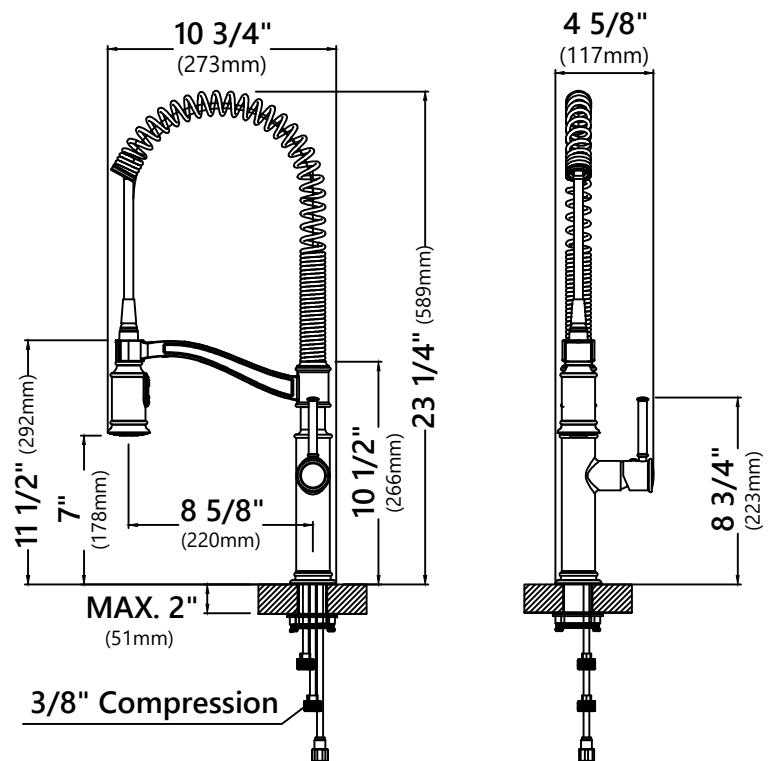

Overall Height: 23 1/4"
Overall Width: 4 5/8"
Spout Height: 7"
Spout Reach: 8 5/8"

*Deck Plate Dimensions

Overall Dimensions: 10 3/8" x 2 1/2" x 1/2"

Features

- Commercial Style Pull Down Faucet
- Brass Body
- ABS Sprayer
- Lead Free Brass Waterway
- 360° Swivel Spout
- Flow Rate: 1.8 gpm (6.8L/min) @ 60 psi
- Dual Function Sprayhead - Spray/Stream
- 25mm Ceramic Cartridge
- 27 1/2" Integrated Nylon Waterlines
- Dome Shaped Screen Washer
- Silicone Nozzles
- Quick Weight
- Quick Connect Sprayer Hose
- Swivel Sprayer Connector
- 11 3/4" Hose Length
- Connections 3/8" Compression
- Max Countertop Thickness (without deck plate) 2"
- Max Countertop Thickness (with deck plate) 1 1/2"
- TPI of aerator in the Sprayer - M22*1

Accessories Included

- Hex Wrench
- Weight
- *Deck Plate

Available Finishes

- Spot Free Stainless Steel
- Oil Rubbed Bronze

CODES/STANDARDS:

Product Certification
ASME A112.18.1/CSA B125.1
ADA compliant

NOTE: Some Kitchen Faucets that do not have a pull out or pull down sprayer may be connected to a portable dishwasher. Pull out and pull down faucets should never be connected to portable dishwashers because potential pressure fluctuations during washing cycles cause hose ruptures or leaks.

Warranty

Kraus Limited Lifetime Warranty
see website for details www.kraususa.com

Kraus USA Plumbing LLC Customer Service
1.800.775.0703 | customerservice@kraususa.com

* Optional Deck Plate