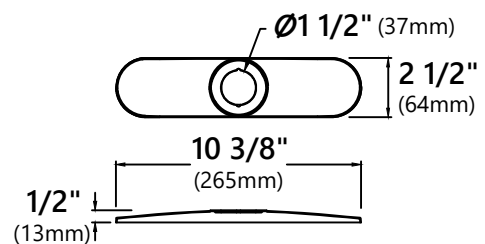

Overall Height: 23 1/4"
Overall Width: 4 5/8"
Spout Height: 7"
Spout Reach: 8 5/8"

*Deck Plate Dimensions

Overall Dimensions: 10 3/8" x 2 1/2" x 1/2"

Features

- Commercial Style Pull Down Faucet
- Brass Body
- ABS Sprayer
- Lead Free Brass Waterway
- 360° Swivel Spout
- Flow Rate: 1.8 gpm (6.8L/min) @ 60 psi
- Dual Function Sprayhead - Spray/Stream
- 25mm Ceramic Cartridge
- 27 1/2" Integrated Nylon Waterlines
- Dome Shaped Screen Washer
- Silicone Nozzles
- Quick Weight
- Quick Connect Sprayer Hose
- Swivel Sprayer Connector
- 11 3/4" Hose Length
- Connections 3/8" Compression
- Max Countertop Thickness (without deck plate) 2"
- Max Countertop Thickness (with deck plate) 1 1/2"
- TPI of aerator in the Sprayer - M22*1

Accessories Included

- Hex Wrench
- Weight
- *Deck Plate

Available Finishes

- Spot Free Stainless Steel
- Oil Rubbed Bronze

CODES/STANDARDS:

Product Certification
ASME A112.18.1/CSA B125.1
ADA compliant

NOTE: Some Kitchen Faucets that do not have a pull out or pull down sprayer may be connected to a portable dishwasher. Pull out and pull down faucets should never be connected to portable dishwashers because potential pressure fluctuations during washing cycles cause hose ruptures or leaks.

Warranty

Kraus Limited Lifetime Warranty
see website for details www.kraususa.com

Kraus USA Plumbing LLC Customer Service
1.800.775.0703 | customerservice@kraususa.com

* Optional Deck Plate