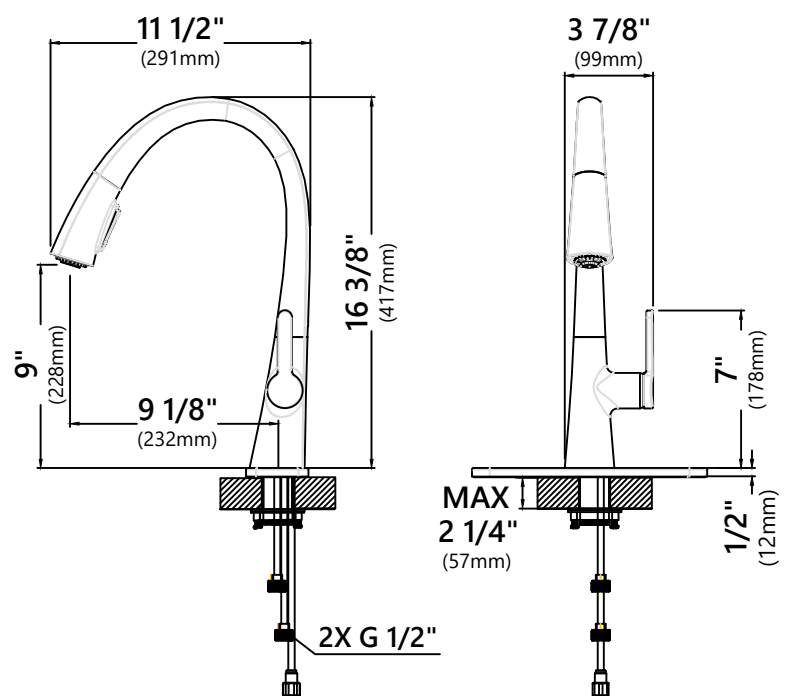

KPF-1673

Single Handle Pull Down Kitchen Faucet

Faucet Dimensions (without deck plate)

Overall Height: 16 3/8"
Overall Width: 3 7/8"
Spout Height: 9"
Spout Reach: 9 1/8"

*Deck Plate Dimensions

Overall Dimensions: 10 3/8" x 2 3/4" x 1/2"

Features

- Pull Down Faucet
- Metal Body
- ABS Sprayer
- Lead Free Brass Waterway
- 360° Swivel Spout
- Flow Rate: 1.8 gpm (6.8L/min) @ 60 psi
- Quick Weight
- Dual Function Sprayhead - Spray/Stream
- Easy Clean Silicone Nozzles
- Quick Connect Sprayer
- Swivel Sprayer Connector
- 25mm Ceramic Cartridge
- 23 5/8" Waterlines
- 20 1/8" Hose Length
- Connections G 1/2"
- Max Countertop Thickness (without deck plate) 2 1/4"
- Max Countertop Thickness (with deck plate) 1 3/4"
- TPI of aerator in the Sprayer - M24*1

Accessories Included

- *Deck Plate
- Hex Wrench
- Weight

Available Finishes

- Chrome/White
- Spot Free all-Brite™ Stainless Steel
- Spot Free all-Brite™ Stainless Steel/Matte Black

CODES/STANDARDS:

Product Certification

ASME A112.18.1/CSA B125.1
ADA compliant