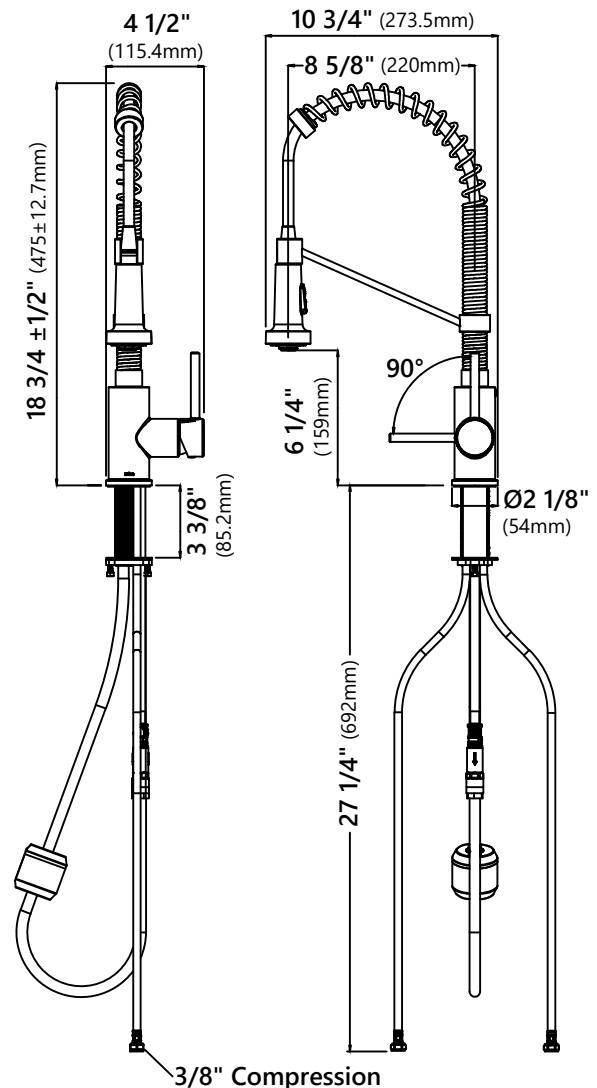

Accessories Included

- Weight
- Hex Wrench

Available Finishes

- Chrome
- Matte Black
- Spot Free Stainless Steel
- Stainless Steel
- Spot Free Stainless Steel/Chrome
- Spot Free Stainless Steel/Matte Black
- Stainless Steel/Chrome
- Stainless Steel/Matte Black
- Matte Black/Black Stainless
- Spot Free Antique Champagne Bronze
- Spot Free Antique Champagne Bronze/Matte Black
- Brushed Brass
- Brushed Brass/Matte Black

CODES/STANDARDS:

Product Certification

ASME A112.18.1/CSA B125.1
ADA compliant

NOTE: Some Kitchen Faucets that do not have a pull out or pull down sprayer may be connected to a portable dishwasher. Pull out and pull down faucets should never be connected to portable dishwashers because potential pressure fluctuations during washing cycles cause hose ruptures or leaks.

Warranty

Kraus Limited Lifetime Warranty
see website for details www.kraususa.com

Kraus USA Plumbing LLC Customer Service
1.800.775.0703 | customerservice@kraususa.com