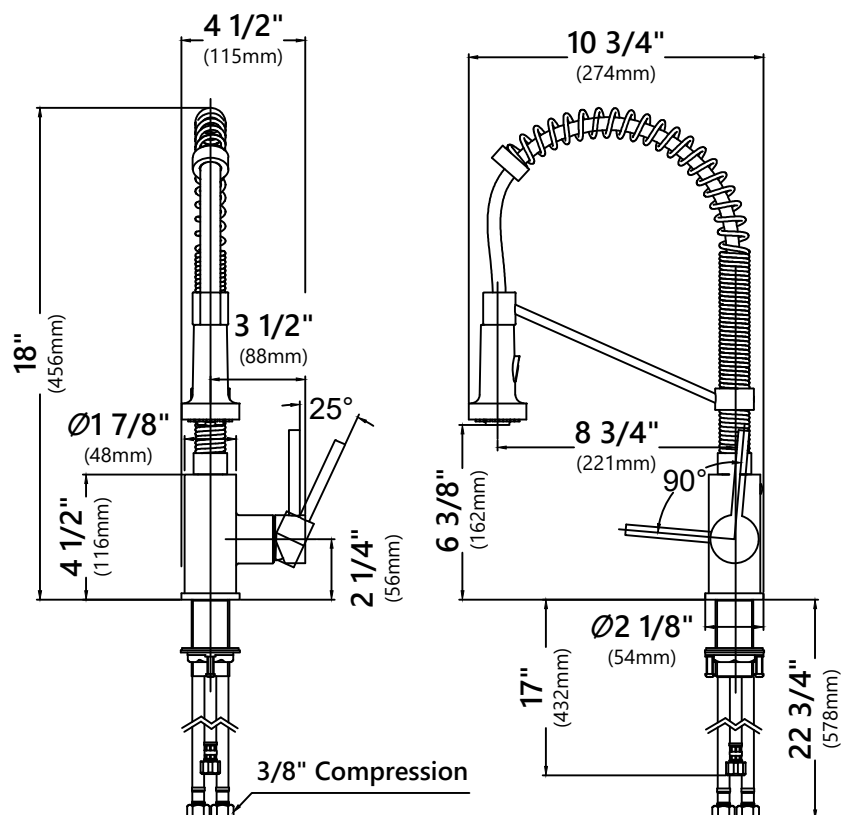

- Commercial Style Pull Down Faucet
- Metal Body
- ABS Sprayer
- Lead Free Braided Nylon Waterway
- 180° Swivel Spout
- Flow Rate: 1.8 gpm (6.8L/min) @ 60 psi
- Dual Function Sprayhead - Spray/Stream
- Silicone Nozzles
- 35mm Ceramic Cartridge
- 26.5" Integrated Nylon Waterlines
- Dome Shaped Screen Washer
- Quick Weight
- Quick Connect Sprayer Hose
- 16" Hose Length
- Connections 3/8" Compression
- Max Deck Thickness: 1 1/2"
- TPI of aerator in the Sprayer - M24*1

Accessories Included

- Weight
- Hex Wrench

Available Finishes

- Chrome
- Matte Black
- Stainless Steel
- Stainless Steel/Chrome
- Stainless Steel/Matte Black
- Matte Black/Black Stainless
- Brushed Gold
- Spot Free Antique Champagne Bronze
- Spot Free Antique Champagne Bronze/Matte Black
- Brushed Brass
- Brushed Brass/Matte Black

CODES/STANDARDS:

Product Certification

cUPC (ASME A112.18.1/CSA B125.1)
NSF/ANSI Standard 61 and 372 certified by IAPMO
AB1953, MASS, FTC, DOE, CEC, ADA

NOTE: Some Kitchen Faucets that do not have a pull out or pull down sprayer may be connected to a portable dishwasher. Pull out and pull down faucets should never be connected to portable dishwashers because potential pressure fluctuations during washing cycles cause hose ruptures or leaks.

Warranty

Kraus Limited Lifetime Warranty
see website for details www.kraususa.com

Kraus USA Plumbing LLC Customer Service
1.800.775.0703 | customerservice@kraususa.com