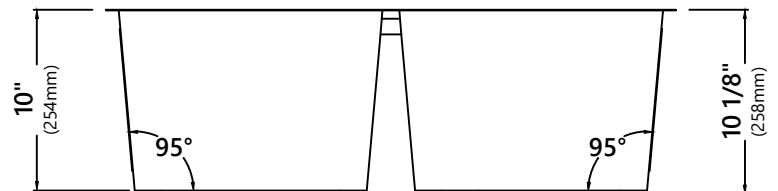

KHU322

31 1/2 Inch Undermount Double Bowl Stainless Steel Kitchen Sink

Kräus®

SPECIFICATION SHEET

Sink Dimensions

Overall Dimensions: 31 1/2" x 18 1/2"

Bowl Dimensions: 14 1/2" x 17"

Sink Depth: 10"

Features

- 16 Gauge Stainless Steel Construction
- Double Bowl Undermount Handmade Sink
- Required Minimum Cabinet Size: 36" Left to Right, 24" Front to Back
- Rear Center-Set Drain
- 3 1/2" Drain Opening
- NoiseDefend Undercoating and Sound Dampening Pads

Accessories Included

- Strainer ST-3 x 2
- Bottom Grid KBG-H322 x 2
- Cut-Out Template
- Mounting Hardware
- Towel

Optional Accessories

- Garbage Disposal Adapter GDA-1

CODES/STANDARDS:

Product Certification

cUPC (ASME A112.19.3/CSA B45.4)

Warranty

Kraus Limited Lifetime Warranty

see website for details www.kraususa.com

Kraus USA Customer Service

1.800.775.0703 | customerservice@kraususa.com

REV. July 15, 2020