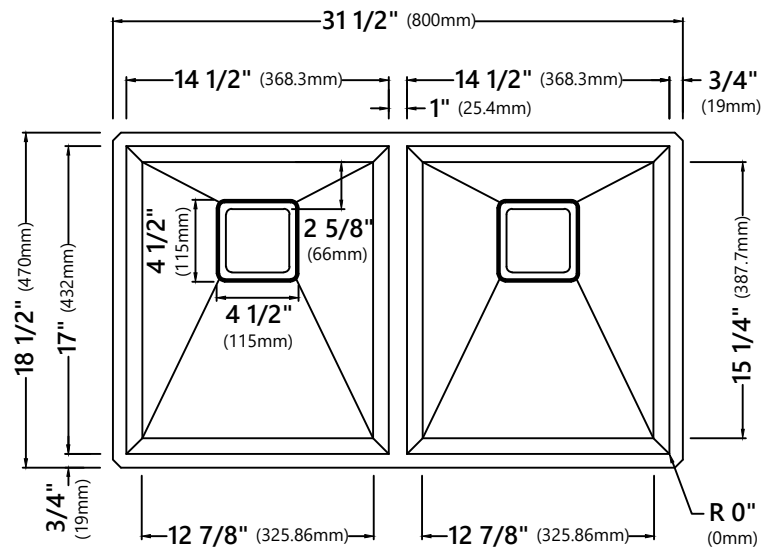

KHU322

31 1/2 Inch Undermount Double Bowl Stainless Steel Kitchen Sink

Kräus®

SPECIFICATION SHEET

Sink Dimensions

Overall Dimensions: 31 1/2" x 18 1/2"

Bowl Dimensions: 14 1/2" x 17"

Sink Depth: 10"

Features

- 16 Gauge Stainless Steel Construction
- Double Bowl Undermount Handmade Sink
- Required Minimum Cabinet Size: 36" Left to Right, 24" Front to Back
- Rear Center-Set Drain
- 3 1/2" Drain Opening
- NoiseDefend Undercoating and Sound Dampening Pads

Accessories Included

- Strainer ST-3 x 2
- Bottom Grid KBG-H322 x 2
- Cut-Out Template
- Mounting Hardware
- Towel

Optional Accessories

- Garbage Disposal Adapter GDA-1

CODES/STANDARDS:

Product Certification

cUPC (ASME A112.19.3/CSA B45.4)

Warranty

Kraus Limited Lifetime Warranty

see website for details www.kraususa.com

Kraus USA Customer Service

1.800.775.0703 | customerservice@kraususa.com

REV. July 15, 2020