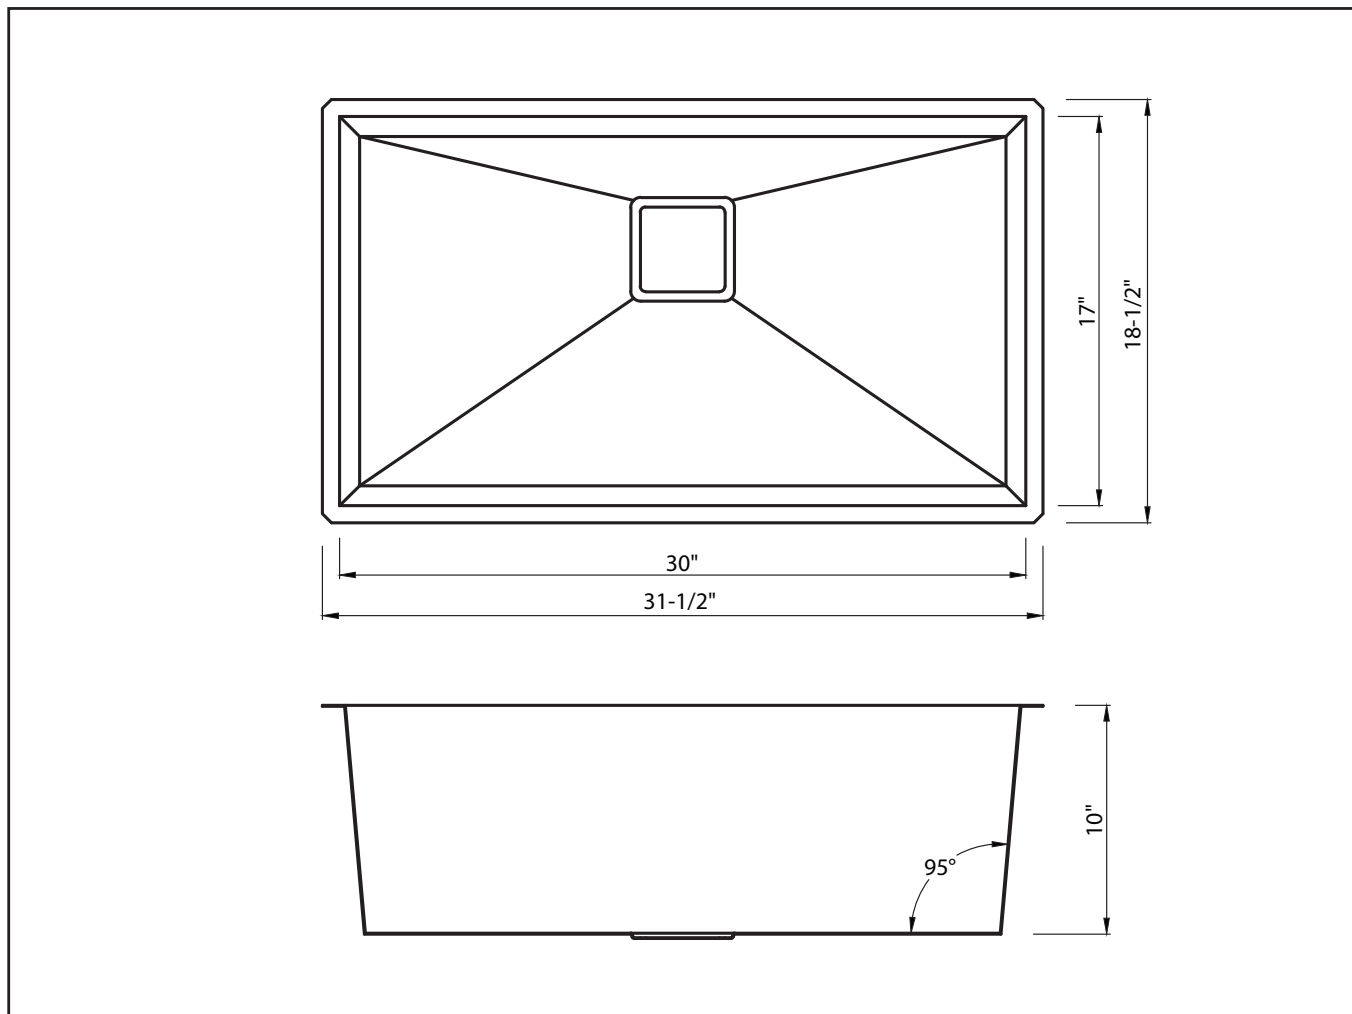

Pax™ Zero Radius Series / KHU32

Handmade Undermount Single Bowl Kitchen Sink

Satin Finish

Kräus®

SPECIFICATION SHEET

Material

16 Gauge Stainless Steel

Installation Type

Undermount

Bowl Type

Double Bowl Sink
Handmade

Technology

Noise Defend
EZ Stack

Minimum Cabinet Size

Undermount : 36"

Dimensions

Sink Dimensions: 31 1/2" x 18 1/2" x 10"

Accessories Included

KBG-H32, ST-3, Mounting Hardware, Template,
Towel

Optional Accessories

Garbage Disposal Adapter: GDA-1

Kraus Limited Lifetime Warranty: See website for details www.kraususa.com

1.800.775.0703 / customerservice@kraususa.com

Codes/Standards: Meets ASME A112.19.3/CSA B45.4

REV. August 15, 2016