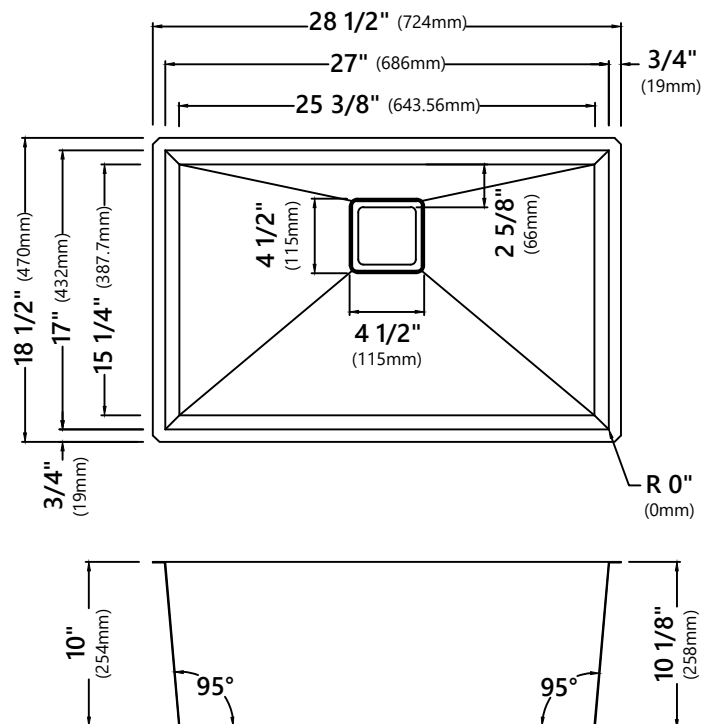

KHU29

28 1/2 Inch Undermount Single Bowl Stainless Steel Kitchen Sink

Kräus®

SPECIFICATION SHEET

Sink Dimensions

Overall Dimensions: 28 1/2" x 18 1/2"

Bowl Dimensions: 27" x 17"

Sink Depth: 10"

Features

- 16 Gauge Stainless Steel Construction
- Single Bowl Undermount Handmade Sink
- Required Minimum Cabinet Size: 33" Left to Right, 24" Front to Back
- Rear Center-Set Drain
- 3 1/2" Drain Opening
- NoiseDefend Undercoating and Sound Dampening Pads

Accessories Included

- Strainer ST-3
- Bottom Grid KBG-H29
- Cut-Out Template
- Mounting Hardware
- Towel

Optional Accessories

- Garbage Disposal Adapter GDA-1

CODES/STANDARDS:

Product Certification

cUPC (ASME A112.19.3/CSA B45.4)

Warranty

Kraus Limited Lifetime Warranty

see website for details www.kraususa.com

Kraus USA Customer Service

1.800.775.0703 | customerservice@kraususa.com

REV. July 15, 2020