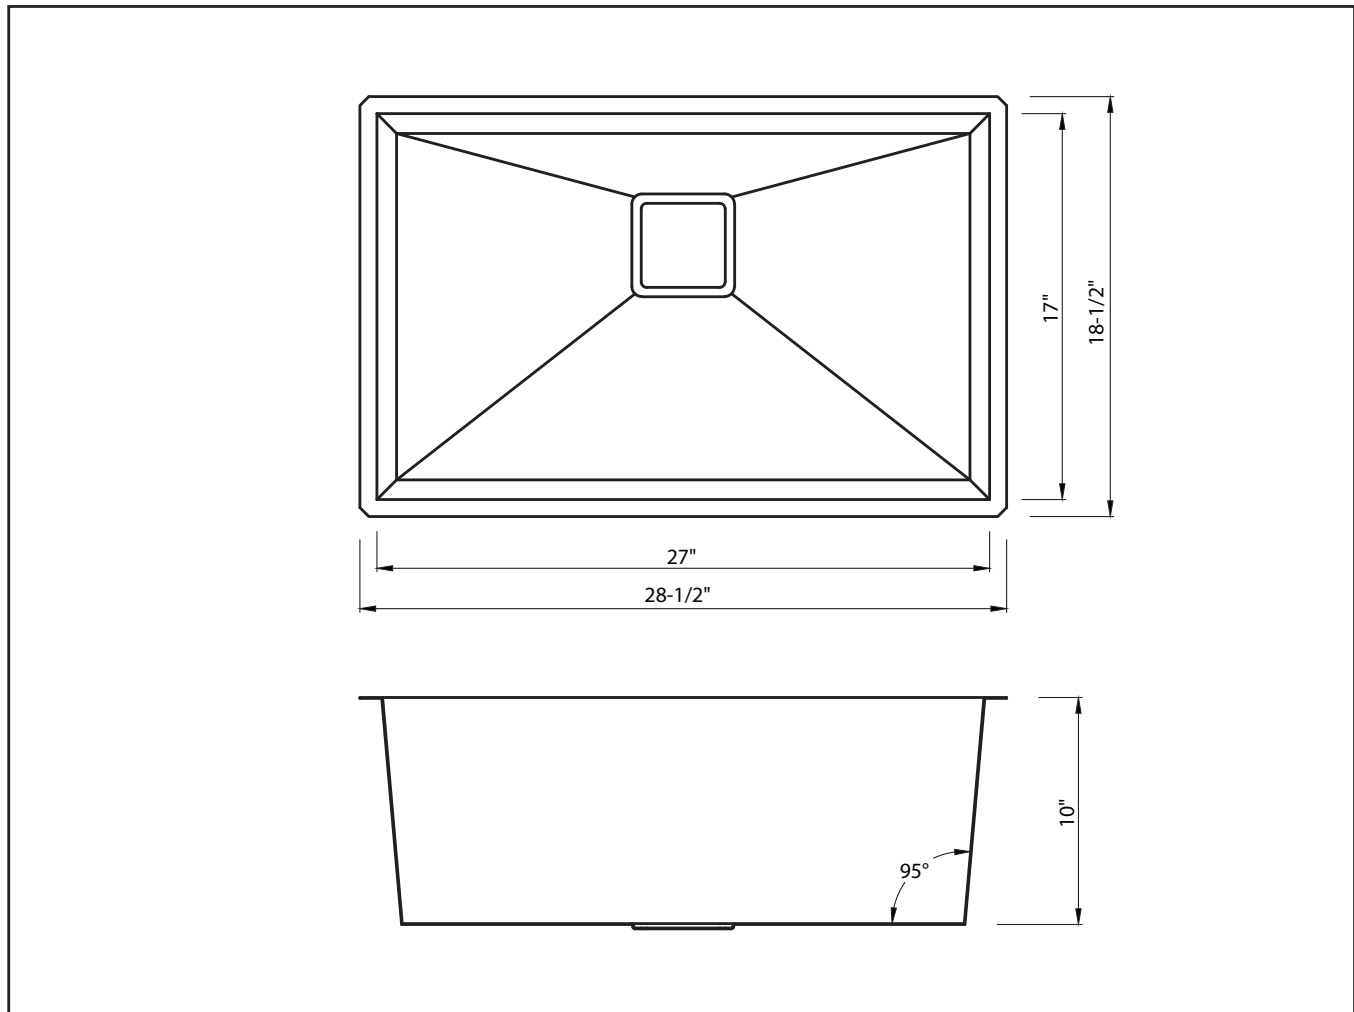

Pax™ Zero Radius Series / KHU29

Handmade Undermount Single Bowl Kitchen Sink

Satin Finish

Kräus®

SPECIFICATION SHEET

Material

16 Gauge Stainless Steel

Minimum Cabinet Size

Undermount : 33"

Installation Type

Undermount

Dimensions

Sink Dimensions: 28 1/2" x 18 1/2" x 10"

Bowl Type

Single Bowl Sink
Handmade

Accessories Included

KBG-H29, ST-3, Mounting Hardware, Template,
Towel

Technology

Noise Defend
EZ Stack

Optional Accessories

Garbage Disposal Adapter: GDA-1

Kraus Limited Lifetime Warranty: See website for details www.kraususa.com

1.800.775.0703 / customerservice@kraususa.com

Codes/Standards: Meets ASME A112.19.3/CSA B45.4

REV. August 15, 2016