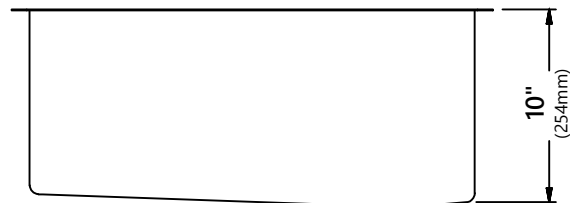

KHU111-25

25 Inch Undermount Single Bowl Stainless Steel Kitchen Sink

Kräus®

SPECIFICATION SHEET

Sink Dimensions

Overall Dimensions: 25" x 18"

Bowl Dimensions: 23" x 16"

Sink Depth: 10"

Features

- 16 Gauge Stainless Steel Construction
- Undermount Installation
- Single Bowl Sink
- Required Minimum Cabinet Size: 30" Left to Right, 21" Front to Back
- Rear Off-Set Drain
- 3 1/2" Drain Opening
- NoiseDefend Undercoating and Sound Dampening Pads

Accessories Included

- Strainer ST-1
- Cover Cap STC-2
- Bottom Grid KBG-111-25
- Cut-Out Template
- Mounting Hardware
- Towel

CODES/STANDARDS:

Product Certification

cUPC (ASME A112.19.3/CSA B45.4)

Warranty

Kraus Limited Lifetime Warranty

see website for details www.kraususa.com