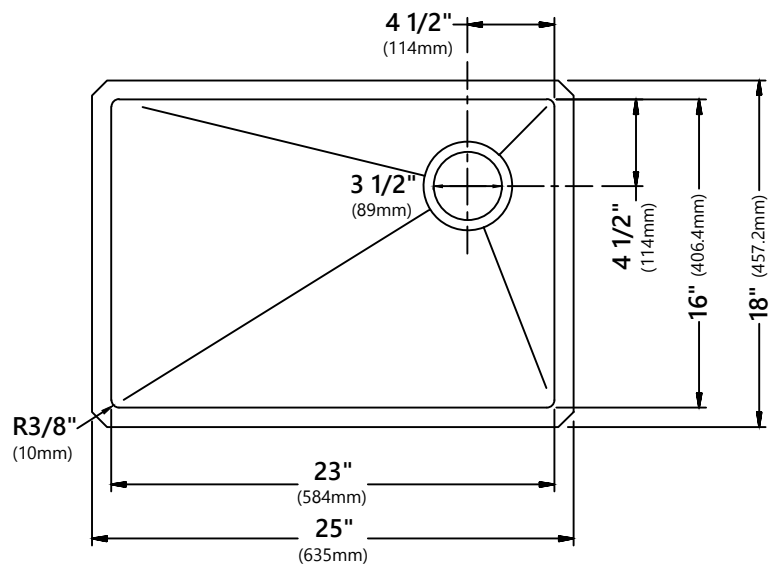

KHU111-25

25 Inch Undermount Single Bowl Stainless Steel Kitchen Sink

Kräus®

SPECIFICATION SHEET

Sink Dimensions

Overall Dimensions: 25" x 18"

Bowl Dimensions: 23" x 16"

Sink Depth: 10"

Features

- 16 Gauge Stainless Steel Construction
- Undermount Installation
- Single Bowl Sink
- Required Minimum Cabinet Size: 30" Left to Right, 21" Front to Back
- Rear Off-Set Drain
- 3 1/2" Drain Opening
- NoiseDefend Undercoating and Sound Dampening Pads

Accessories Included

- Strainer ST-1
- Cover Cap STC-2
- Bottom Grid KBG-111-25
- Cut-Out Template
- Mounting Hardware
- Towel

CODES/STANDARDS:

Product Certification

cUPC (ASME A112.19.3/CSA B45.4)

Warranty

Kraus Limited Lifetime Warranty

see website for details www.kraususa.com