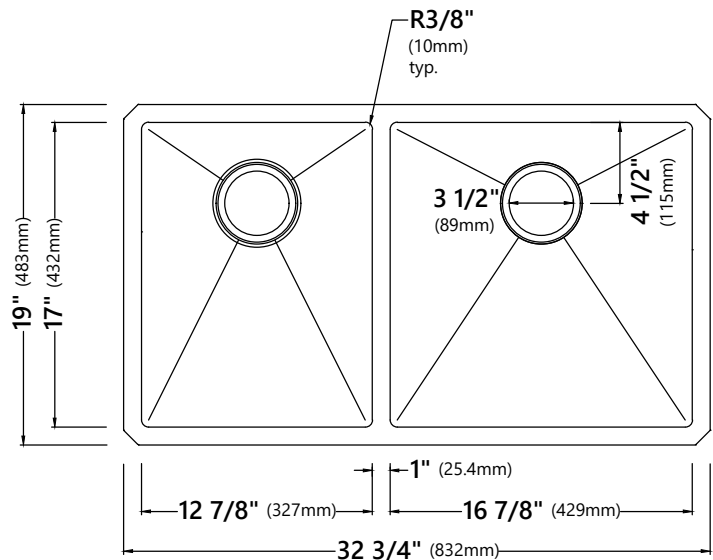

KHU104-33

33 Inch Undermount Double Bowl Stainless Steel Kitchen Sink

Kräus®

SPECIFICATION SHEET

Sink Dimensions

Overall Dimensions: 32 3/4" x 19" x 10 3/8"

Large Bowl Dimensions: 16 7/8" x 17"

Small Bowl Dimensions: 12 7/8" x 17"

Bowl Depth: 10"

Features

- 16 Gauge Stainless Steel
- Undermount Installation
- Double Bowl Sink
- 60/40 Split
- Handmade
- Required Minimum Cabinet Size: 36"
- Rear Center-Set Drains
- 3 1/2" Drain Opening
- NoiseDefend Undercoating and Sound Dampening Pads

Accessories Included

- Basket Strainer BST-1 & ST-1
- Bottom Grid KBG-104-33-1
- Bottom Grid KBG-104-33-2
- Cut-Out Template
- Mounting Hardware
- Towel

CODES/STANDARDS:

Product Certification

cUPC (ASME A112.19.3/CSA B45.4)

Warranty

Kraus Limited Lifetime Warranty

see website for details www.kraususa.com

Kraus USA Customer Service

1.800.775.0703 | customerservice@kraususa.com

REV. December 21, 2020