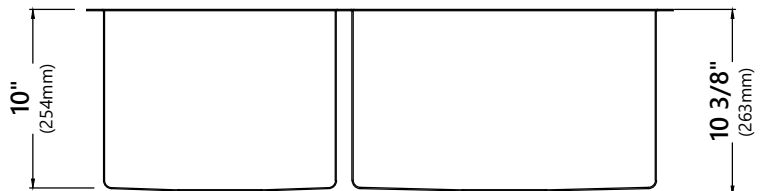

KHU104-33

33 Inch Undermount Double Bowl Stainless Steel Kitchen Sink

Kräus®

SPECIFICATION SHEET

Sink Dimensions

Overall Dimensions: 32 3/4" x 19" x 10 3/8"

Large Bowl Dimensions: 16 7/8" x 17"

Small Bowl Dimensions: 12 7/8" x 17"

Bowl Depth: 10"

Features

- 16 Gauge Stainless Steel
- Undermount Installation
- Double Bowl Sink
- 60/40 Split
- Handmade
- Required Minimum Cabinet Size: 36"
- Rear Center-Set Drains
- 3 1/2" Drain Opening
- NoiseDefend Undercoating and Sound Dampening Pads

Accessories Included

- Basket Strainer BST-1 & ST-1
- Bottom Grid KBG-104-33-1
- Bottom Grid KBG-104-33-2
- Cut-Out Template
- Mounting Hardware
- Towel

CODES/STANDARDS:

Product Certification

cUPC (ASME A112.19.3/CSA B45.4)

Warranty

Kraus Limited Lifetime Warranty

see website for details www.kraususa.com

Kraus USA Customer Service

1.800.775.0703 | customerservice@kraususa.com

REV. December 21, 2020