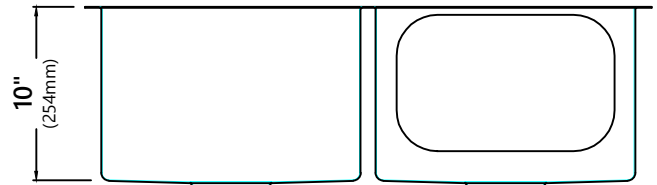

KHU102-33

33 Inch Undermount Double Bowl Stainless Steel Kitchen Sink

Sink Dimensions

Overall Dimensions: 32 3/4" x 19"

Bowl Dimensions: 14 7/8" x 17"

Sink Depth: 10"

Features

- 16 Gauge Stainless Steel
- Undermount Installation
- Double Bowl Sink
- 50/50 Split
- Handmade
- Required Minimum Cabinet Size: 36"
- Rear Center-Set Drains
- 3 1/2" Drain Opening
- NoiseDefend Undercoating and Sound Dampening Pads

Accessories Included

- Basket Strainer BST-1 & ST-1
- Bottom Grid KBG-102-33-1
- Bottom Grid KBG-102-33-2
- Cut-Out Template
- Mounting Hardware
- Towel

CODES/STANDARDS:

Product Certification

cUPC (ASME A112.19.3/CSA B45.4)