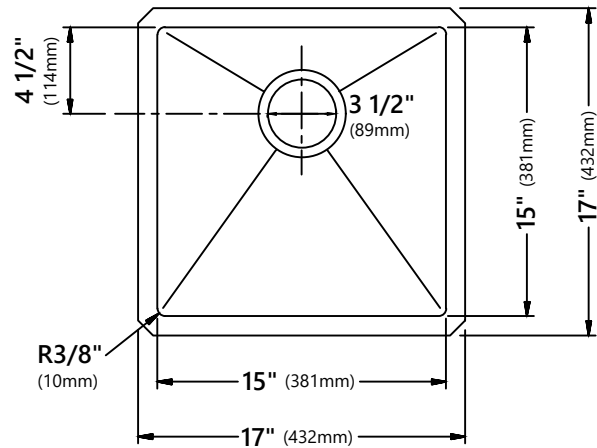

KHU101-17

17 Inch Undermount Single Bowl Stainless Steel Kitchen Sink

Kräus®

SPECIFICATION SHEET

Sink Dimensions

Overall Dimensions: 17" x 17" x 10 1/2"

Bowl Dimensions: 15" x 15"

Bowl Depth: 10"

Features

- 16 Gauge Stainless Steel Construction
- Undermount Installation
- Single Bowl Sink
- Required Minimum Cabinet Size: 21" Left to Right, 20" Front to Back
- Rear Center-Set Drain
- 3 1/2" Drain Opening
- NoiseDefend Undercoating and Sound Dampening Pads

Accessories Included

- Strainer ST-1
- Towel
- Cut-Out Template
- Mounting Hardware

CODES/STANDARDS:

Product Certification

cUPC (ASME A112.19.3/CSA B45.4)

Warranty

Kraus Limited Lifetime Warranty

see website for details www.kraususa.com