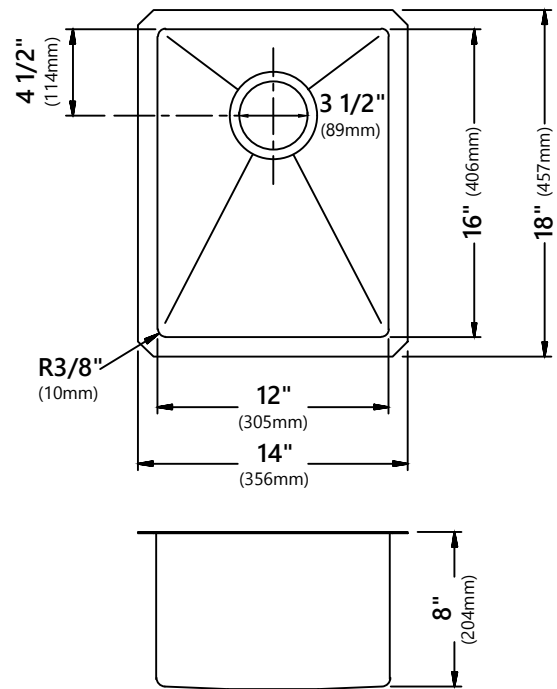

KHU101-14

14 Inch Undermount Single Bowl
Stainless Steel Kitchen Sink

Kräus®

SPECIFICATION SHEET

Sink Dimensions

Overall Dimensions: 14" x 18"

Bowl Dimensions: 12" x 16"

Sink Depth: 8"

Features

- 16 Gauge Stainless Steel Construction
- Undermount Installation
- Single Bowl Sink
- Required Minimum Cabinet Size: 18" Left to Right, 21" Front to Back
- Rear Center-Set Drain
- 3 1/2" Drain Opening
- NoiseDefend Undercoating and Sound Dampening Pads

Accessories Included

- Strainer ST-1
- Towel
- Cut-Out Template
- Mounting Hardware

CODES/STANDARDS:

Product Certification

cUPC (ASME A112.19.3/CSA B45.4)

Warranty

Kraus Limited Lifetime Warranty

see website for details www.kraususa.com