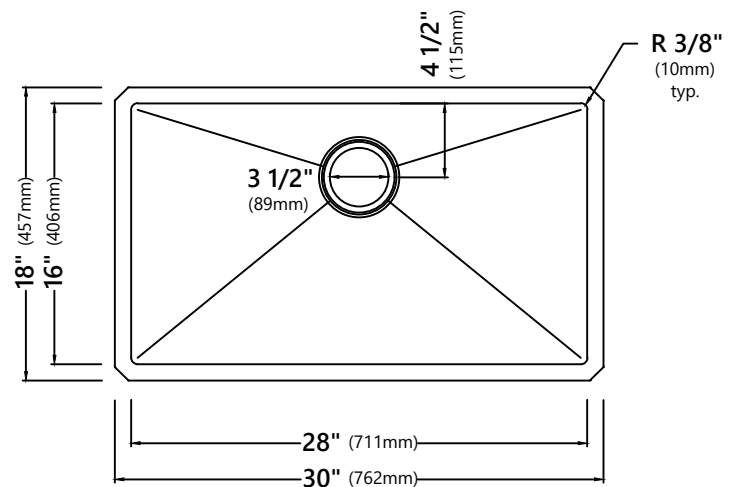

KHU100-30

30 Inch Undermount Single Bowl
Stainless Steel Kitchen Sink

Kräus®

SPECIFICATION SHEET

Sink Dimensions

Overall Dimensions: 30" x 18"

Bowl Dimensions: 28" x 16"

Sink Depth: 10"

Features

- 16 Gauge Stainless Steel Construction
- Single Bowl Undermount Handmade Sink
- Required Minimum Cabinet Size: 33" Left to Right, 24" Front to Back
- Rear Center-Set Drain
- 3 1/2" Drain Opening
- NoiseDefend Undercoating and Sound Dampening Pads

Accessories Included

- Basket Strainer BST-1
- Bottom Grid KBG-100-30
- Cut-Out Template
- Mounting Hardware
- Towel

CODES/STANDARDS:

Product Certification

cUPC (ASME A112.19.3/CSA B45.4)

Warranty

Kraus Limited Lifetime Warranty

see website for details www.kraususa.com