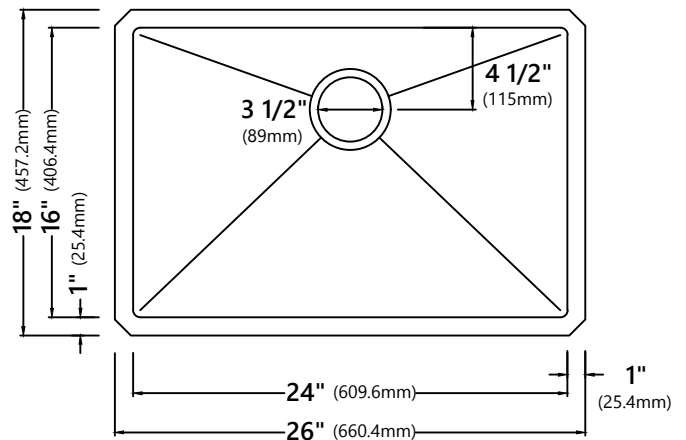

KHU100-26

26 Inch Undermount Single Bowl
Stainless Steel Kitchen Sink

Kräus®

SPECIFICATION SHEET

Sink Dimensions

Overall Dimensions: 26" x 18"

Bowl Dimensions: 24" x 16"

Sink Depth: 10"

Features

- 16 Gauge Stainless Steel
- Undermount Installation
- Single Bowl Sink
- Handmade
- Required Minimum Cabinet Size: 30"
- Rear Center-Set Drain
- 3 1/2" Drain Opening
- NoiseDefend Undercoating and Sound Dampening Pads

Accessories Included

- Strainer ST-1
- Bottom Grid KBG-100-26
- Cut-Out Template
- Mounting Hardware
- Towel

CODES/STANDARDS:

Product Certification

cUPC (ASME A112.19.3/CSA B45.4)

Warranty

Kraus Limited Lifetime Warranty

see website for details www.kraususa.com