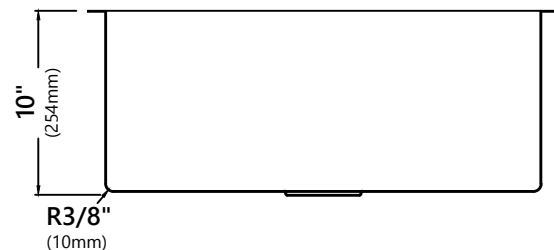

KHU100-26

26 Inch Undermount Single Bowl
Stainless Steel Kitchen Sink

Kräus®

SPECIFICATION SHEET

Sink Dimensions

Overall Dimensions: 26" x 18"

Bowl Dimensions: 24" x 16"

Sink Depth: 10"

Features

- 16 Gauge Stainless Steel
- Undermount Installation
- Single Bowl Sink
- Handmade
- Required Minimum Cabinet Size: 30"
- Rear Center-Set Drain
- 3 1/2" Drain Opening
- NoiseDefend Undercoating and Sound Dampening Pads

Accessories Included

- Strainer ST-1
- Bottom Grid KBG-100-26
- Cut-Out Template
- Mounting Hardware
- Towel

CODES/STANDARDS:

Product Certification

cUPC (ASME A112.19.3/CSA B45.4)

Warranty

Kraus Limited Lifetime Warranty

see website for details www.kraususa.com