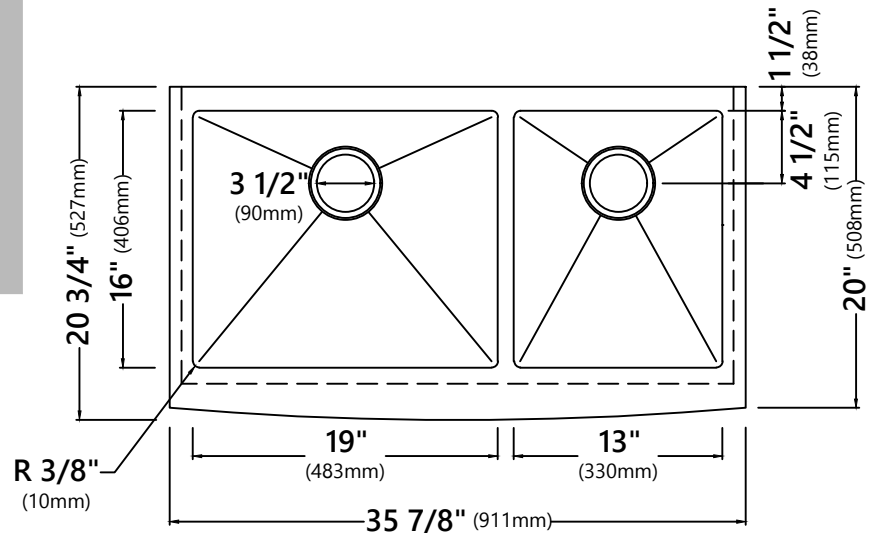

KHF203-36

36 Inch Double Bowl Stainless Steel Farmhouse Kitchen Sink

SPECIFICATION SHEET

Sink Dimensions

Overall Dimensions: 35 7/8" x 20 3/4"

Large Bowl Dimensions: 19" x 16"

Small Bowl Dimensions: 13" x 16"

Sink Depth: 10"

Features

- 16 Gauge Stainless Steel Construction
- Apron Front Handmade Double Bowl Sink
- 60/40 Bowl Split
- Required Minimum Cabinet Size: 36" Left to Right, 24" Front to Back
- Rear Center Set Drains
- 3 1/2" Drain Opening
- NoiseDefend Undercoating and Sound Dampening Pads

Accessories Included

- Strainer BST-1/ST-1
- Bottom Grid KBG-203-36-1
- Bottom Grid KBG-203-36-2
- Cut-Out Template
- Towel

CODES/STANDARDS:

Product Certification

cUPC (ASME A112.19.3/CSA B45.4)

Warranty

Kraus Limited Lifetime Warranty

see website for details www.kraususa.com