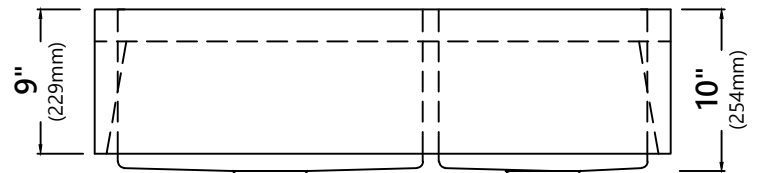

KHF203-36

36 Inch Double Bowl Stainless Steel Farmhouse Kitchen Sink

SPECIFICATION SHEET

Sink Dimensions

Overall Dimensions: 35 7/8" x 20 3/4"

Large Bowl Dimensions: 19" x 16"

Small Bowl Dimensions: 13" x 16"

Sink Depth: 10"

Features

- 16 Gauge Stainless Steel Construction
- Apron Front Handmade Double Bowl Sink
- 60/40 Bowl Split
- Required Minimum Cabinet Size: 36" Left to Right, 24" Front to Back
- Rear Center Set Drains
- 3 1/2" Drain Opening
- NoiseDefend Undercoating and Sound Dampening Pads

Accessories Included

- Strainer BST-1/ST-1
- Bottom Grid KBG-203-36-1
- Bottom Grid KBG-203-36-2
- Cut-Out Template
- Towel

CODES/STANDARDS:

Product Certification

cUPC (ASME A112.19.3/CSA B45.4)

Warranty

Kraus Limited Lifetime Warranty

see website for details www.kraususa.com