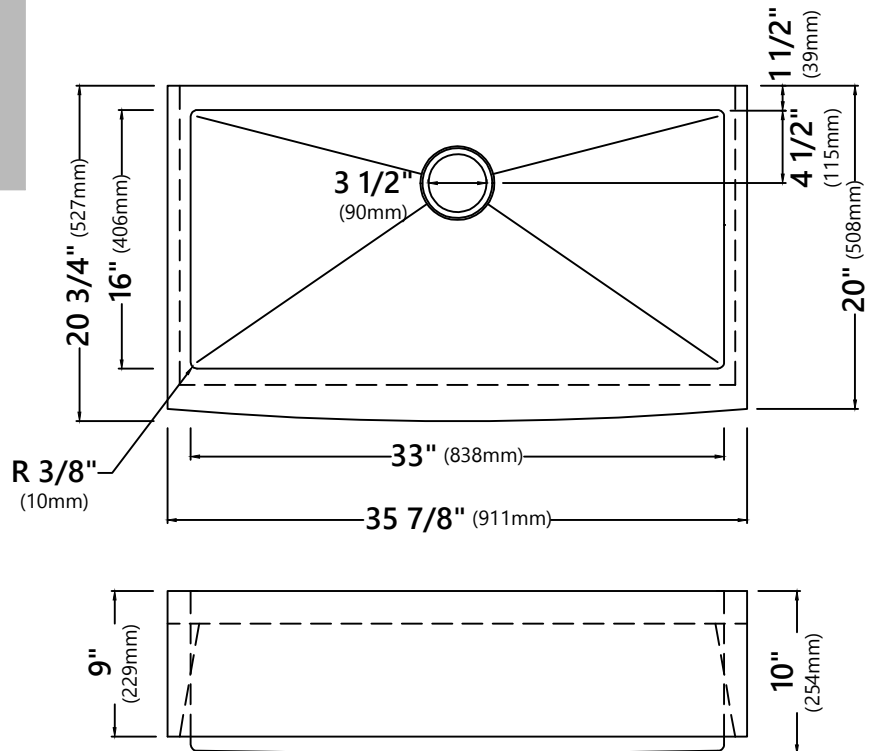

KHF200-36

36 Inch Single Bowl Stainless Steel Farmhouse Kitchen Sink

Kräus®

SPECIFICATION SHEET

Sink Dimensions

Overall Dimensions: 35 7/8" x 20 3/4"

Bowl Dimensions: 33" x 16"

Sink Depth: 10"

Features

- 16 Gauge Stainless Steel Construction
- Apron Front Handmade Single Bowl Sink
- Required Minimum Cabinet Size: 36" Left to Right, 24" Front to Back
- Rear Center Set Drain
- 3 1/2" Drain Opening
- NoiseDefend Undercoating and Sound Dampening Pads

Accessories Included

- Strainer BST-1
- Bottom Grid KBG-200-36
- Cut-Out Template
- Towel

CODES/STANDARDS:

Product Certification

cUPC (ASME A112.19.3/CSA B45.4)

Warranty

Kraus Limited Lifetime Warranty

see website for details www.kraususa.com