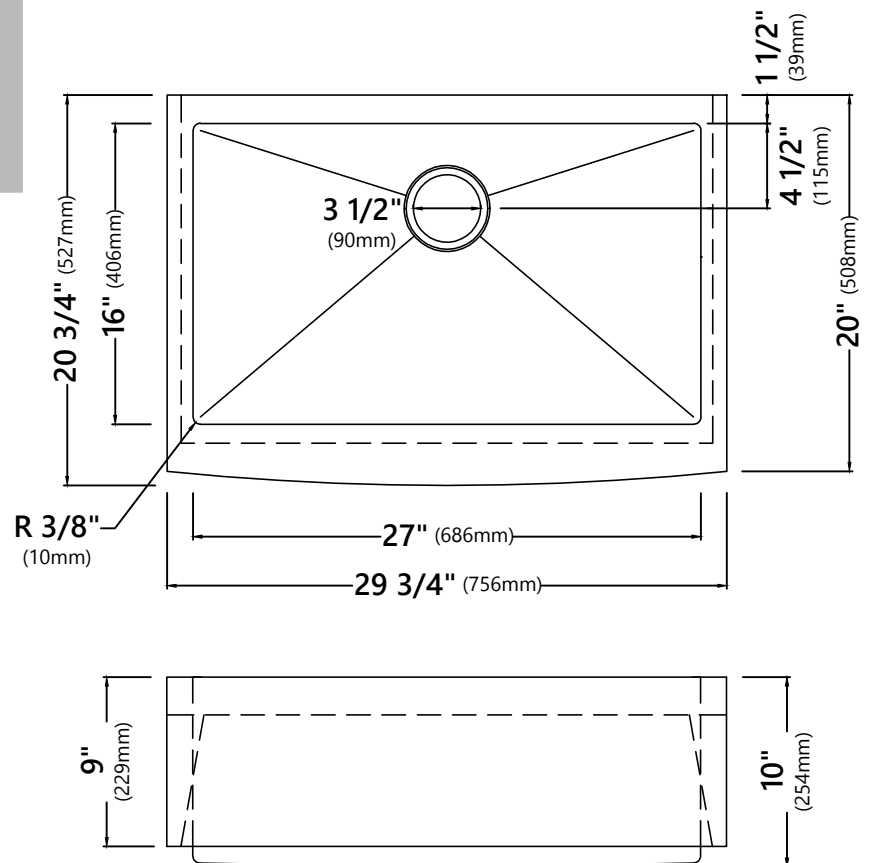

KHF200-30

30 Inch Single Bowl Stainless Steel Farmhouse Kitchen Sink

Kräus®

SPECIFICATION SHEET

Sink Dimensions

Overall Dimensions: 29 3/4" x 20 3/4"

Bowl Dimensions: 27" x 16"

Sink Depth: 10"

Features

- 16 Gauge Stainless Steel Construction
- Apron Front Handmade Single Bowl Sink
- Required Minimum Cabinet Size: 30" Left to Right, 24" Front to Back
- Rear Center Set Drain
- 3 1/2" Drain Opening
- NoiseDefend Undercoating and Sound Dampening Pads

Accessories Included

- Strainer BST-1
- Bottom Grid KBG-200-30
- Cut-Out Template
- Towel

CODES/STANDARDS:

Product Certification

cUPC (ASME A112.19.3/CSA B45.4)

Warranty

Kraus Limited Lifetime Warranty

see website for details www.kraususa.com