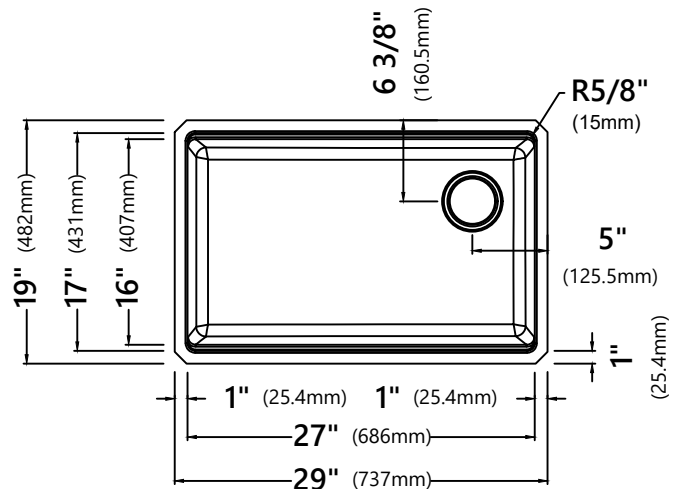

KGUW2-30

29 Inch Single Bowl Granite
Undermount Kitchen Sink

Kräus®

SPECIFICATION SHEET

Sink Dimensions

Overall Dimensions: 29" x 19"

Bowl Dimensions: 27" x 16"

Sink Depth: 10"

Features

- Quartz Composite Construction
- Undermount Single Bowl Sink
- Required Minimum Cabinet Size: 33" Left to Right, 24" Front to Back
- Rear Off-Set Drain
- 3 1/2" Drain Opening

Accessories Included

- Cutting Board KCB-WS301SA
- Kitchen Sink Strainer ST-4
- Kitchen Rolling Mat KRM-11BL

Available Colors

- Metallic Black
- Metallic Brown
- Metallic Grey

CODES/STANDARDS:

Product Certification

cUPC CSA B45.5/IAPMO Z124

NOTE: Although Kraus quartz composite sinks are highly heat resistant, placing hot items right from the stove or oven directly into the sink may cause surface discoloration. Consider using a trivet or rolling mat for extremely hot items to avoid potential heat damage.

NOTE: It is not recommended to install this sink with a negative reveal. Doing so will prohibit the use of any workstation accessories as they will not fit.

Warranty

Kraus Limited Lifetime Warranty

see website for details www.kraususa.com