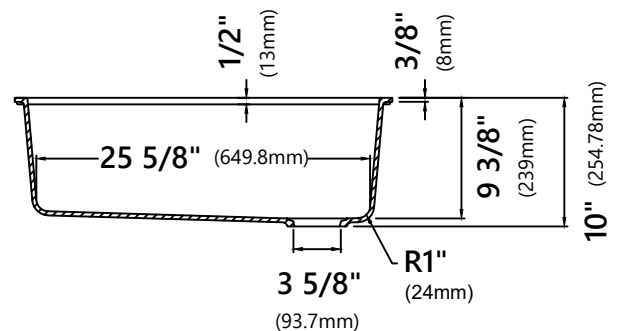

KGUW2-30

29 Inch Single Bowl Granite
Undermount Kitchen Sink

Kräus®

SPECIFICATION SHEET

Sink Dimensions

Overall Dimensions: 29" x 19"

Bowl Dimensions: 27" x 16"

Sink Depth: 10"

Features

- Quartz Composite Construction
- Undermount Single Bowl Sink
- Required Minimum Cabinet Size: 33" Left to Right, 24" Front to Back
- Rear Off-Set Drain
- 3 1/2" Drain Opening

Accessories Included

- Cutting Board KCB-WS301SA
- Kitchen Sink Strainer ST-4
- Kitchen Rolling Mat KRM-11BL

Available Colors

- Metallic Black
- Metallic Brown
- Metallic Grey

CODES/STANDARDS:

Product Certification

cUPC CSA B45.5/IAPMO Z124

NOTE: Although Kraus quartz composite sinks are highly heat resistant, placing hot items right from the stove or oven directly into the sink may cause surface discoloration. Consider using a trivet or rolling mat for extremely hot items to avoid potential heat damage.

NOTE: It is not recommended to install this sink with a negative reveal. Doing so will prohibit the use of any workstation accessories as they will not fit.

Warranty

Kraus Limited Lifetime Warranty

see website for details www.kraususa.com