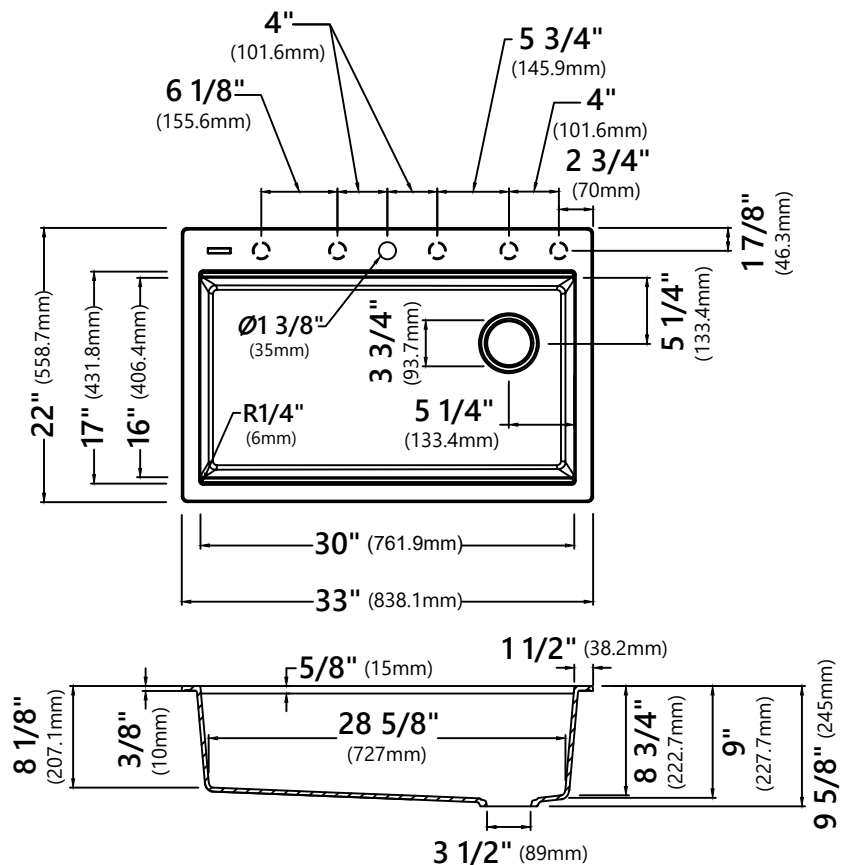

KGTW2-33

33 Inch Workstation Single Bowl Granite Top Mount Kitchen Sink

Kräus®

SPECIFICATION SHEET

Sink Dimensions

Overall Dimensions: 33" x 22"

Bowl Dimensions: 30" x 16"

Sink Depth: 9 5/8"

Features

- Granite Composite Construction
- Top Mount Single Bowl Sink
- Required Minimum Cabinet Size: 36" Left to Right, 24" Front to Back
- Rear Off-Set Drain
- 3 1/2" Drain Opening

Accessories Included

- Cutting Board KCB-WS303SA
- Sink Strainer ST-4
- Rolling Mat KRM-11BL

Available Colors

- Metallic Black
- Metallic Brown
- Metallic Grey

CODES/STANDARDS:

Product Certification
cUPC

NOTE: 1 3/8" (35mm) diameter faucet holes are pre-scored. The installer can knock out up to 6 faucet holes.