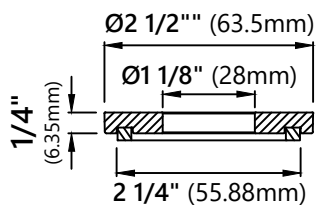

Warranty

Kraus 1 Year Limited Warranty
see website for details www.kraususa.com

Optional Spacer