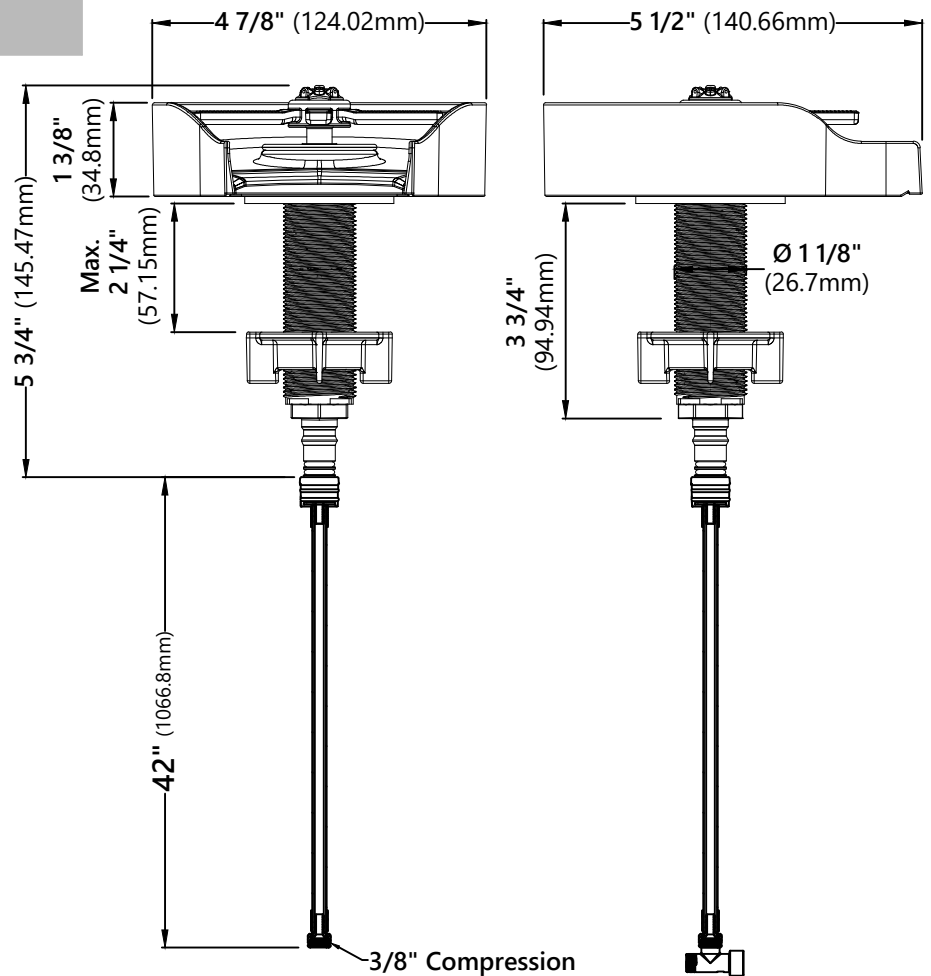

Warranty

Kraus 1 Year Limited Warranty
see website for details www.kraususa.com

Optional Spacer