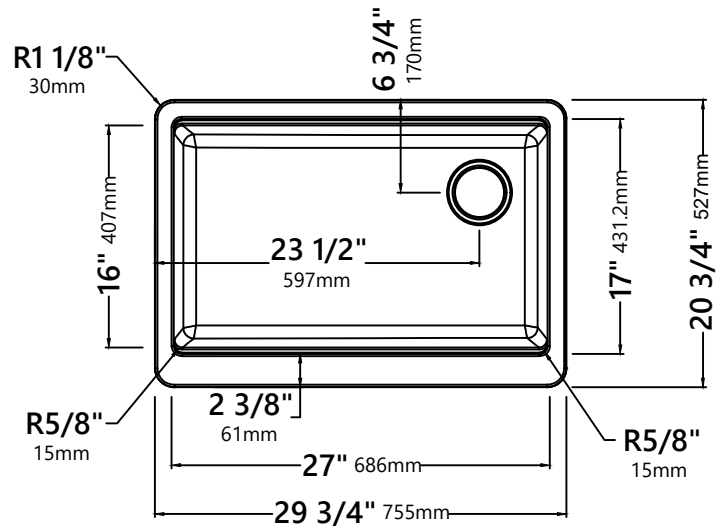

KGF12-30

30 Inch Single Bowl Granite Farmhouse Apron Front Kitchen Sink

Kräus®

SPECIFICATION SHEET

Sink Dimensions

Overall Dimensions: 29 3/4" x 20 3/4"

Bowl Dimensions: 27" x 16"

Sink Depth: 9 3/8"

Features

- Granite Composite
- Apron Front Farmhouse Single Bowl Sink
- Required Minimum Cabinet Size: 33" Left to Right, 24" Front to Back
- Rear Off-Set Drain
- 3 1/2" Drain Opening

Accessories Included

- Cutting Board KCB-WS301
- **Optional Accessories Sold Separately**
  - Kitchen Grid: KBG-GR2514
  - Kitchen Sink Strainers: PST1, ST-2, ST-4
  - Kitchen Rolling Mat: KRM-11
  - Kitchen Cutting Board: KCB-WS103

Available Colors

- Metallic Black
- Metallic Brown
- Metallic Grey

CODES/STANDARDS:

Product Certification
cUPC