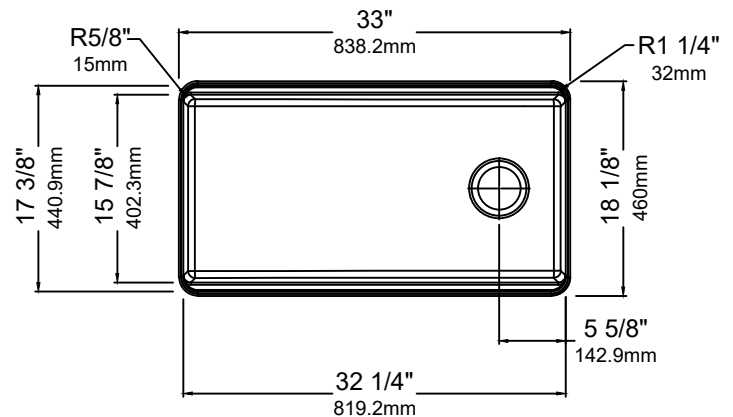

KFR4-33GWH

Fireclay 33 Inch Single Bowl
Farmhouse Kitchen Sink

Kräus®

SPECIFICATION SHEET

Sink Dimensions

Overall Dimensions: 33" x 18 1/8" x 10"

Bowl Dimensions: 32 1/4" x 15 7/8"

Sink Depth: 9"

Features

- Fireclay Construction
- Apron Front Farmhouse Single Bowl Sink
- Reversible Apron
- Required Minimum Cabinet Size: 33" Left to Right, 24" Front to Back
- 3 1/2" Drain Opening
- Center Offset Drain

Accessories Included

- Strainer: ST-4
- Cutting Board: KCB-WS302SA

Optional Accessories Sold Separately

- Strainers: PST1, BST-2, ST-2
- Bottom Grid: KBG-FC3216
- Dish Rack: KDR-1
- Colander: CS-6
- Kitchen Rolling Mat: KRM-11

Available Colors

- Glossy White

CODES/STANDARDS:

Product Certification

cUPC

NOTE: Due to the typical ± 3 mm side wall variance in manufacturing, it is recommended that you design / modify the sink cabinet to match your clients individual sink(s) need.

NOTE: It is not recommended to install this sink with a negative reveal. Doing so will prohibit the use of any workstation accessories as they will not fit.

Warranty

Kraus Limited 5 Year Warranty

see website for details www.kraususa.com

Kraus USA Customer Service

1.800.775.0703 | customerservice@kraususa.com

REV. January 26, 2021