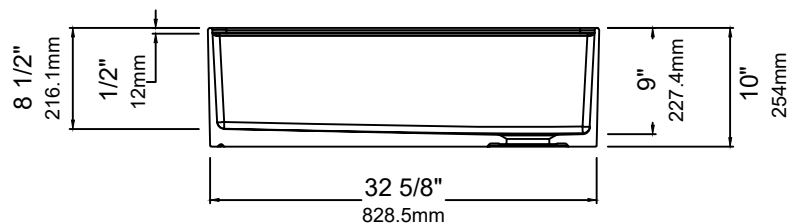

KFR4-33GWH

Fireclay 33 Inch Single Bowl
Farmhouse Kitchen Sink

Kräus®

SPECIFICATION SHEET

Sink Dimensions

Overall Dimensions: 33" x 18 1/8" x 10"

Bowl Dimensions: 32 1/4" x 15 7/8"

Sink Depth: 9"

Features

- Fireclay Construction
- Apron Front Farmhouse Single Bowl Sink
- Reversible Apron
- Required Minimum Cabinet Size: 33" Left to Right, 24" Front to Back
- 3 1/2" Drain Opening
- Center Offset Drain

Accessories Included

- Strainer: ST-4
- Cutting Board: KCB-WS302SA

Optional Accessories Sold Separately

- Strainers: PST1, BST-2, ST-2
- Bottom Grid: KBG-FC3216
- Dish Rack: KDR-1
- Colander: CS-6
- Kitchen Rolling Mat: KRM-11

Available Colors

- Glossy White

CODES/STANDARDS:

Product Certification

cUPC

NOTE: Due to the typical ± 3 mm side wall variance in manufacturing, it is recommended that you design / modify the sink cabinet to match your clients individual sink(s) need.

NOTE: It is not recommended to install this sink with a negative reveal. Doing so will prohibit the use of any workstation accessories as they will not fit.

Warranty

Kraus Limited 5 Year Warranty

see website for details www.kraususa.com

Kraus USA Customer Service

1.800.775.0703 | customerservice@kraususa.com

REV. January 26, 2021