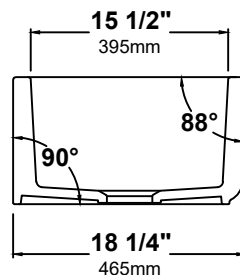

Warranty

Kraus Limited 5 Year Warranty

see website for details www.kraususa.com

Kraus USA Customer Service

1.800.775.0703 | customerservice@kraususa.com

REV. August 25, 2020