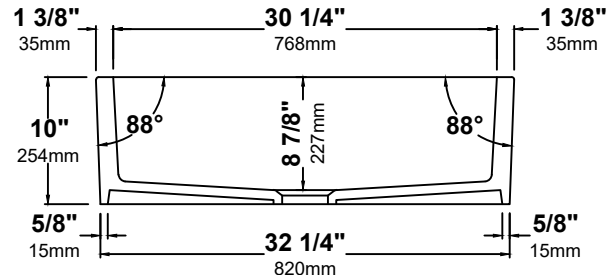

Warranty

Kraus Limited 5 Year Warranty

see website for details www.kraususa.com

Kraus USA Customer Service

1.800.775.0703 | customerservice@kraususa.com

REV. August 25, 2020