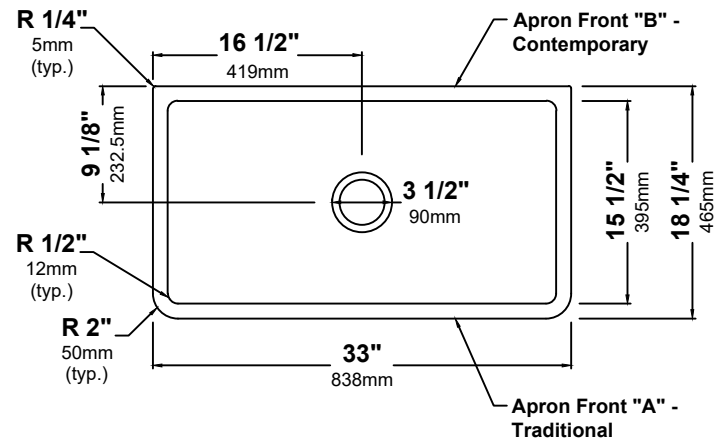

KFR1-33

Fireclay 33 Inch Single Bowl Farmhouse Kitchen Sink

Kräus®

SPECIFICATION SHEET

Sink Dimensions

Overall Dimensions: 33" x 18 1/4" x 10"

Bowl Dimensions: 30 1/4" x 15 1/2"

Sink Depth: 8 7/8"

Features

- Fireclay Construction
- Apron Front Farmhouse Single Bowl Sink
- Reversible Traditional and Contemporary Designs
- Required Minimum Cabinet Size: 33" Left to Right, 24" Front to Back
- 3 1/2" Drain Opening
- Center Set Drain

Accessories Included

- Bottom Grid KBG-FC2914

Optional Accessories Sold Separately

- Strainers PST1, BST-2, ST-2, ST-4

Available Colors

- Glossy White
- Matte White
- Matte Grey

CODES/STANDARDS:

Product Certification

cUPC

NOTE: Due to the typical ± 3 mm side wall variance in manufacturing, it is recommended that you design / modify the sink cabinet to match your clients individual sink(s) need.