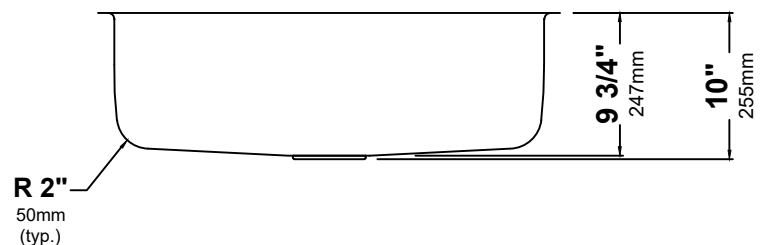

KEU14

31 1/2 Inch Undermount Single Bowl
Porcelain Enameled Steel Kitchen Sink

Kräus®

SPECIFICATION SHEET

Sink Dimensions

Overall Dimensions: 31 1/2" x 18 3/8"

Bowl Dimensions: 29 1/2" x 16 1/4"

Bowl Depth: 9 3/4"

Features

- Porcelain Enameled Steel
- Undermount Single Bowl Sink
- Required Minimum Cabinet Size: 36"
- Mounting Hardware and Cut-out Template Included
- 3 1/2" Drain Opening

Available Colors

- Glossy Black
- Glossy Grey
- Glossy White
- Glossy Brown
- Glossy Beige
- Glossy Green
- Glossy Blue

Optional Accessories Sold Separately

- Kitchen Grid KBG-14
- Kitchen Sink Strainers ST-1, BST-1, ST-4, PST1
- Kitchen Rolling Mat KRM-10

CODES/STANDARDS:

cUPC (ASME A112.19.3/CSA B45.4)

Warranty

Kraus Limited Lifetime Warranty

see website for details www.kraususa.com