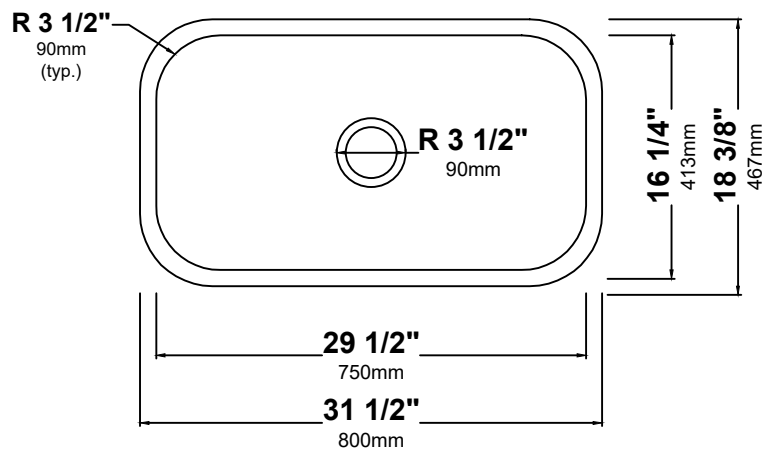

KEU14

31 1/2 Inch Undermount Single Bowl
Porcelain Enameled Steel Kitchen Sink

Kräus®

SPECIFICATION SHEET

Sink Dimensions

Overall Dimensions: 31 1/2" x 18 3/8"

Bowl Dimensions: 29 1/2" x 16 1/4"

Bowl Depth: 9 3/4"

Features

- Porcelain Enameled Steel
- Undermount Single Bowl Sink
- Required Minimum Cabinet Size: 36"
- Mounting Hardware and Cut-out Template Included
- 3 1/2" Drain Opening

Available Colors

- Glossy Black
- Glossy Grey
- Glossy White
- Glossy Brown
- Glossy Beige
- Glossy Green
- Glossy Blue

Optional Accessories Sold Separately

- Kitchen Grid KBG-14
- Kitchen Sink Strainers ST-1, BST-1, ST-4, PST1
- Kitchen Rolling Mat KRM-10

CODES/STANDARDS:

cUPC (ASME A112.19.3/CSA B45.4)

Warranty

Kraus Limited Lifetime Warranty

see website for details www.kraususa.com