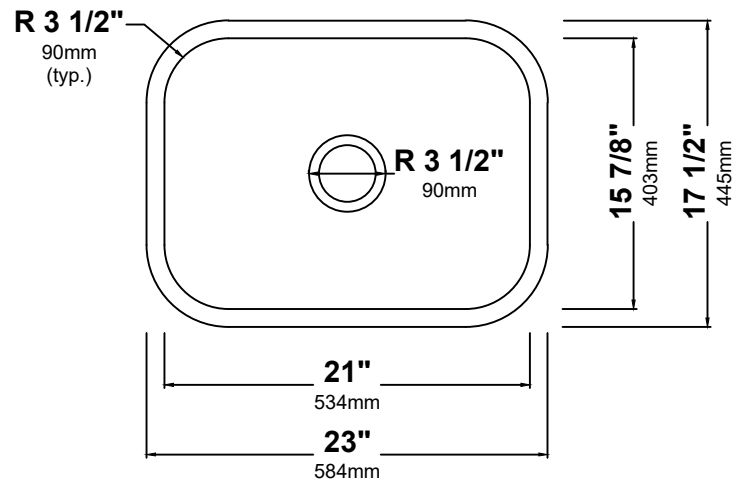

KEU12

23 Inch Undermount Single Bowl
Porcelain Enameled Steel Kitchen Sink

Kräus®

SPECIFICATION SHEET

Sink Dimensions

Overall Dimensions: 23" x 17 1/2"

Bowl Dimensions: 21" x 15 7/8"

Bowl Depth: 8 3/4"

Features

- Porcelain Enameled Steel
- Undermount Single Bowl Sink
- Required Minimum Cabinet Size: 27"
- Mounting Hardware and Cut-out Template Included
- 3 1/2" Drain Opening

Available Colors

- Glossy Black
- Glossy Grey
- Glossy White
- Glossy Brown
- Glossy Beige
- Glossy Green
- Glossy Blue

Optional Accessories Sold Separately

- Kitchen Grid KBG-12
- Kitchen Sink Strainers ST-1, BST-1, ST-4, PST1
- Kitchen Rolling Mat KRM-10

CODES/STANDARDS:

cUPC (ASME A112.19.3/CSA B45.4)

Warranty

Kraus Limited Lifetime Warranty

see website for details www.kraususa.com