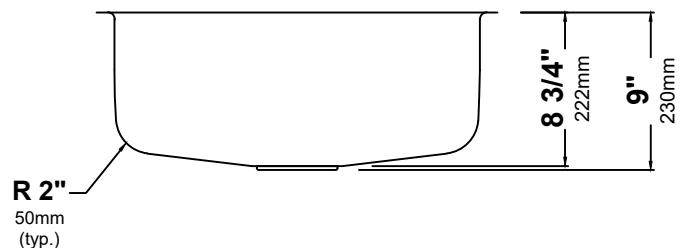

KEU12

23 Inch Undermount Single Bowl
Porcelain Enameled Steel Kitchen Sink

Kräus®

SPECIFICATION SHEET

Sink Dimensions

Overall Dimensions: 23" x 17 1/2"

Bowl Dimensions: 21" x 15 7/8"

Bowl Depth: 8 3/4"

Features

- Porcelain Enameled Steel
- Undermount Single Bowl Sink
- Required Minimum Cabinet Size: 27"
- Mounting Hardware and Cut-out Template Included
- 3 1/2" Drain Opening

Available Colors

- Glossy Black
- Glossy Grey
- Glossy White
- Glossy Brown
- Glossy Beige
- Glossy Green
- Glossy Blue

Optional Accessories Sold Separately

- Kitchen Grid KBG-12
- Kitchen Sink Strainers ST-1, BST-1, ST-4, PST1
- Kitchen Rolling Mat KRM-10

CODES/STANDARDS:

cUPC (ASME A112.19.3/CSA B45.4)

Warranty

Kraus Limited Lifetime Warranty

see website for details www.kraususa.com