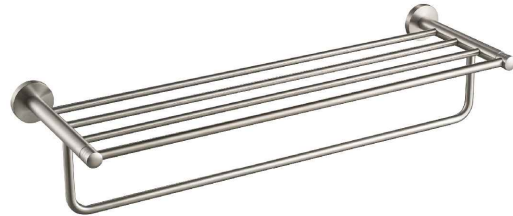

### Shelf with Towel Bar

#### Shelf with Towel Bar Dimensions

Overall Dimensions: 25 3/4" x 8 1/8" x 5 1/2"

#### Features

- Solid Brass Construction
- Sleek Design Coordinates w/ a Variety of Decor Styles
- Easy-to-Clean Finish is Corrosion & Rust-Resistant
- All Mounting Hardware Included for Easy Installation
- Holds up to 22 lbs (10 kg)

#### Available Finishes

- Chrome
- Brushed Nickel
- Matte Black
- Brushed Gold