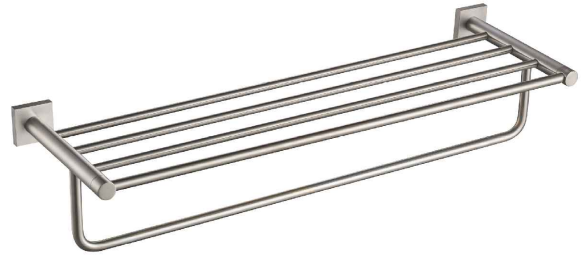

KEA-17742

Shelf with Towel Bar

Shelf with Towel Bar Dimensions

Overall Dimensions: 25 3/8" x 8" x 5 1/4"

Features

- Solid Brass Construction
- Sleek Design Coordinates w/ a Variety of Decor Styles
- Easy-to-Clean Finish is Corrosion & Rust-Resistant
- All Mounting Hardware Included for Easy Installation
- Holds up to 22 lbs (10 kg)

Available Finishes

- Chrome
- Brushed Nickel
- Matte Black
- Brushed Gold

Warranty

Kraus 1 Year Limited Warranty

see website for details www.kraususa.com