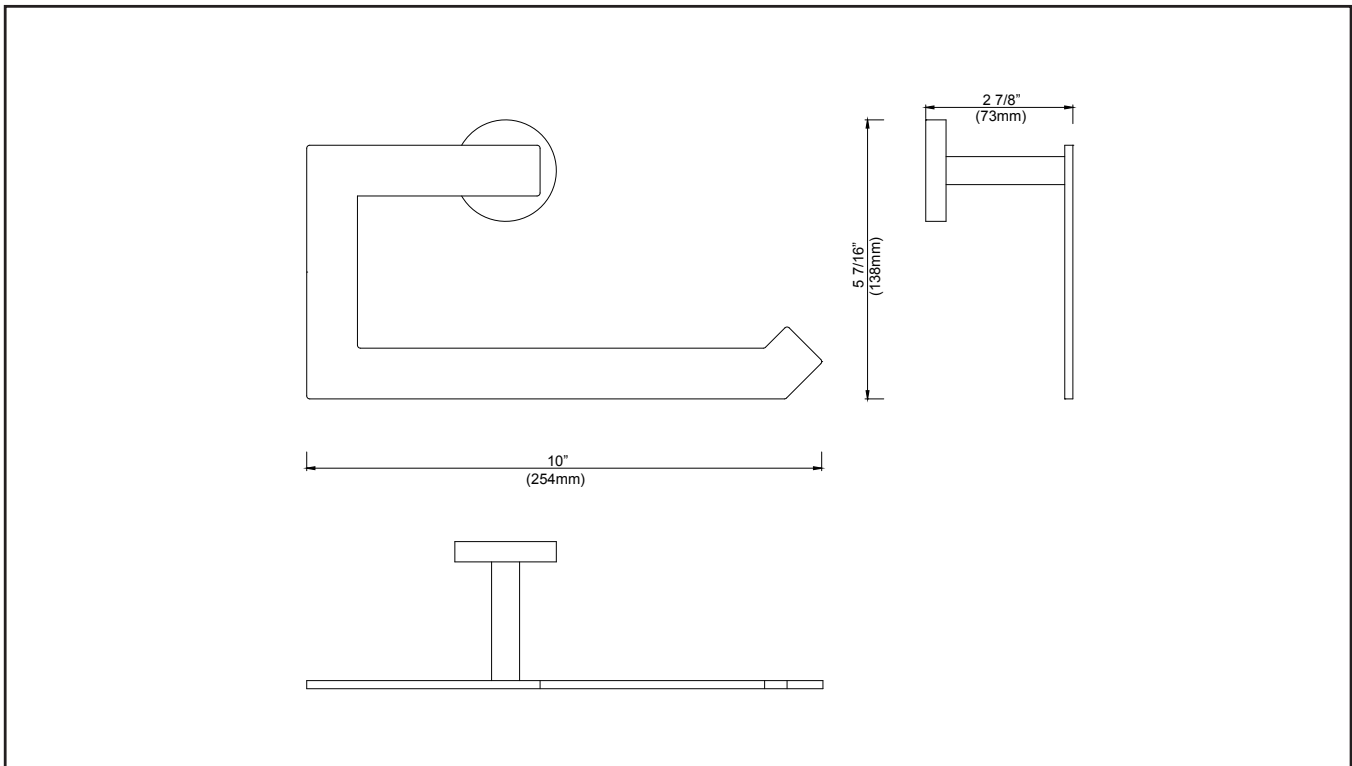

KEA-12225

Imperium Bathroom Accessories - Towel Ring

Kräus®

SPECIFICATION SHEET

Finish

- Brushed Nickel
- Chrome

Material

Brass

Features

- Solid Brass Construction
- Sleek Design Coordinates w/ a Variety of Décor Styles
- Easy-to-Clean Finish is Corrosion & Rust-Resistant
- All Mounting Hardware Included for Easy Installation

Kraus Limited Lifetime Warranty: See website for details www.kraususa.com

1.800.775.0703 / customerservice@kraususa.com

REV. December 3, 2016