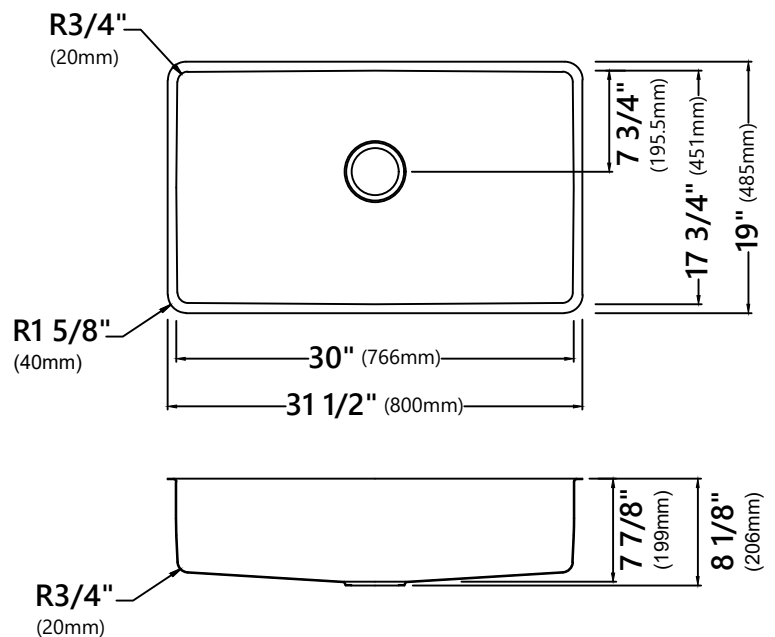

KE1US32

32 Inch Undermount Single Bowl
Porcelain Enameled Steel Kitchen Sink

Kräus®

SPECIFICATION SHEET

Sink Dimensions

Overall Dimensions: 31 1/2" x 19"

Bowl Dimensions: 30" x 17 3/4"

Bowl Depth: 7 7/8"

Features

- Porcelain Enameled Steel
- Undermount Single Bowl Sink
- Required Minimum Cabinet Size: 36" Left to Right, 24" Front to Back
- Mounting Hardware and Cut-out Template Included
- 3 1/2" Drain Opening

Optional Accessories

- Kitchen Sink Strainers ST-1, BST-1, PST1 and ST-4
- Bottom Grid BG3017

Available Colors

- Glossy White
- Glossy Black

CODES/STANDARDS:

cUPC (ASME A112.19.3/CSA B45.4)

Warranty

Kraus Limited Lifetime Warranty

see website for details www.kraususa.com