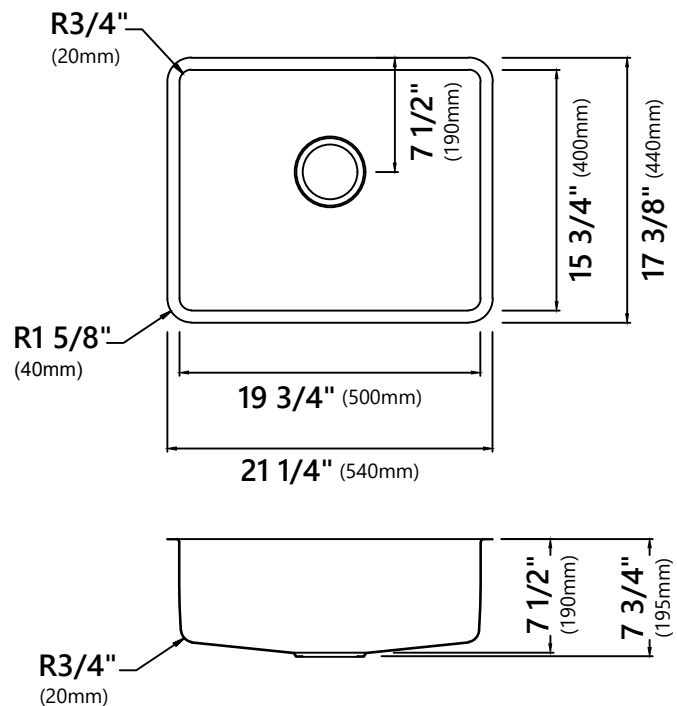

KE1US21

21 Inch Undermount Single Bowl
Porcelain Enameled Steel Kitchen Sink

Kräus®

SPECIFICATION SHEET

Sink Dimensions

Overall Dimensions: 21 1/4" x 17 3/8"

Bowl Dimensions: 19 3/4" x 15 3/4"

Bowl Depth: 7 1/2"

Features

- Porcelain Enameled Steel
- Undermount Single Bowl Sink
- Required Minimum Cabinet Size: 24" Left to Right, 24" Front to Back
- Mounting Hardware and Cut-out Template Included
- 3 1/2" Drain Opening

Optional Accessories

- Kitchen Sink Strainers ST-1, BST-1, PST1 and ST-4
- Bottom Grid BG1915

Available Colors

- Glossy White
- Glossy Black

CODES/STANDARDS:

cUPC (ASME A112.19.3/CSA B45.4)

Warranty

Kraus Limited Lifetime Warranty

see website for details www.kraususa.com