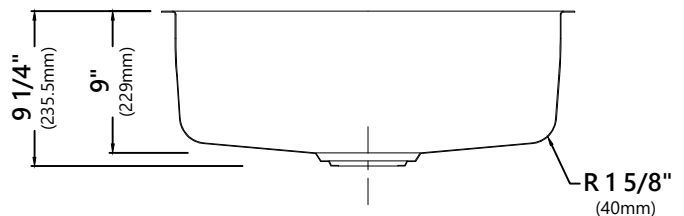

KD1US25B

25 Inch Undermount Single Bowl
Stainless Steel Kitchen Sink with Drain Assure

Kräus®

SPECIFICATION SHEET

Sink Dimensions

Overall Dimensions: 24 3/4" x 18 7/8"

Bowl Dimensions: 23" x 17 1/8"

Sink Depth: 9"

Features

- 16 Gauge Stainless Steel Construction
- Single Bowl Undermount Sink
- Required Minimum Cabinet Size: 30" Left to Right, 24" Front to Back
- Rear Center-Set Drain
- 3 1/2" Drain Opening
- NoiseDefend Undercoating and Sound Dampening Pads

Accessories Included

- Strainer ST-4
- Cover Cap STC-1
- Silicone Mitt KSM-1BLACK
- Silicone Trivet KST-1BLACK
- Cut-Out Template
- Mounting Hardware

CODES/STANDARDS:

Product Certification

cUPC (ASME A112.19.3/CSA B45.4), MASS

Warranty

Kraus Limited Lifetime Warranty

see website for details www.kraususa.com