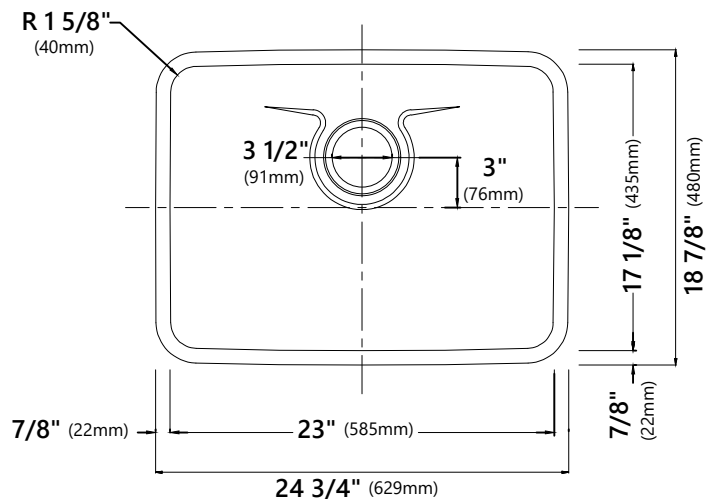

KD1US25B

25 Inch Undermount Single Bowl
Stainless Steel Kitchen Sink with Drain Assure

Kräus®

SPECIFICATION SHEET

Sink Dimensions

Overall Dimensions: 24 3/4" x 18 7/8"

Bowl Dimensions: 23" x 17 1/8"

Sink Depth: 9"

Features

- 16 Gauge Stainless Steel Construction
- Single Bowl Undermount Sink
- Required Minimum Cabinet Size: 30" Left to Right, 24" Front to Back
- Rear Center-Set Drain
- 3 1/2" Drain Opening
- NoiseDefend Undercoating and Sound Dampening Pads

Accessories Included

- Strainer ST-4
- Cover Cap STC-1
- Silicone Mitt KSM-1BLACK
- Silicone Trivet KST-1BLACK
- Cut-Out Template
- Mounting Hardware

CODES/STANDARDS:

Product Certification

cUPC (ASME A112.19.3/CSA B45.4), MASS

Warranty

Kraus Limited Lifetime Warranty

see website for details www.kraususa.com