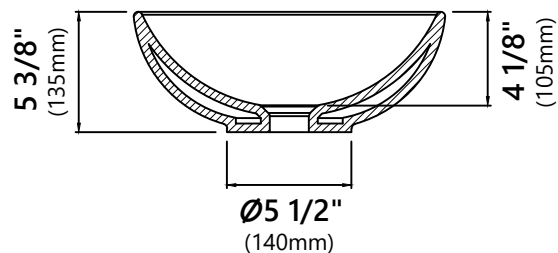

KCV-341

White Round Ceramic Bathroom Sink

Sink Dimensions

Overall Dimensions: $\varnothing 13 \frac{3}{4}''$ x $5 \frac{3}{8}''$

Bowl Dimensions: $\varnothing 13''$

Sink Depth: $4 \frac{1}{8}''$

Features

- Vitreous China
- Round Vessel Sink
- $1 \frac{3}{4}''$ Drain Hole Size
- Without Overflow

Available Colors

- Gloss White

Optional Accessories

- Pop-Up Drain PU-10
- Grid Drain PU-12

CODES/STANDARDS:

Product Certification

cUPC
ADA

NOTE: Each sink may have a 3% dimension tolerance. Please measure the sink prior to installation.