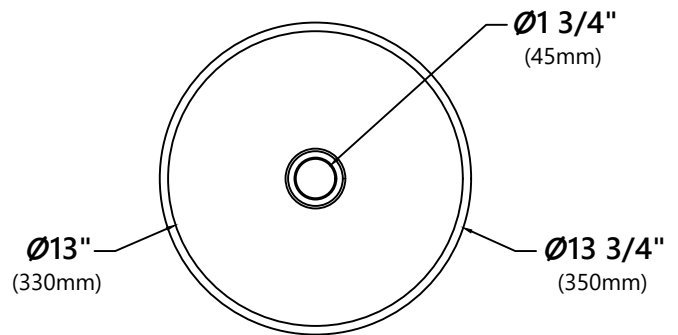

KCV-341

White Round Ceramic Bathroom Sink

Sink Dimensions

Overall Dimensions: $\varnothing 13 \frac{3}{4}''$ x $5 \frac{3}{8}''$

Bowl Dimensions: $\varnothing 13''$

Sink Depth: $4 \frac{1}{8}''$

Features

- Vitreous China
- Round Vessel Sink
- $1 \frac{3}{4}''$ Drain Hole Size
- Without Overflow

Available Colors

- Gloss White

Optional Accessories

- Pop-Up Drain PU-10
- Grid Drain PU-12

CODES/STANDARDS:

Product Certification

cUPC
ADA

NOTE: Each sink may have a 3% dimension tolerance. Please measure the sink prior to installation.