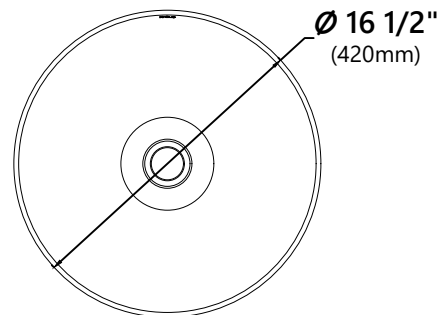

KCV-200

Round Ceramic Bathroom Sink

Sink Dimensions

Dimensions: $\varnothing 16 \frac{1}{2}''$ x $5 \frac{1}{2}''$

Features

- Vitreous China
- Round Vessel Sink
- $1 \frac{3}{4}''$ Drain Hole Size
- Without Overflow

Available Colors

- Glossy White
- Glossy Black
- Glossy Beige
- Glossy Gray

Optional Accessories

- Pop-Up Drain PU-20

CODES/STANDARDS:

Product Certification

CSA B45.11/IAPMO Z401

ADA

NOTE: Each sink may have a 3% dimension tolerance. Please measure the sink prior to installation.

Warranty

Kraus Limited Lifetime Warranty

see website for details www.kraususa.com