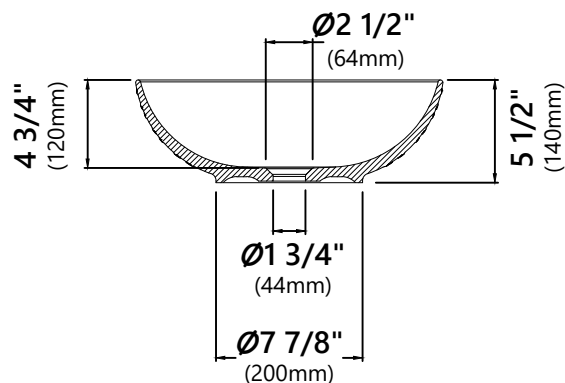

KCV-200

Round Ceramic Bathroom Sink

Sink Dimensions

Dimensions: $\varnothing 16 \frac{1}{2}''$ x $5 \frac{1}{2}''$

Features

- Vitreous China
- Round Vessel Sink
- $1 \frac{3}{4}''$ Drain Hole Size
- Without Overflow

NOTE: Each sink may have a 3% dimension tolerance. Please measure the sink prior to installation.

Warranty

Kraus Limited Lifetime Warranty

see website for details www.kraususa.com