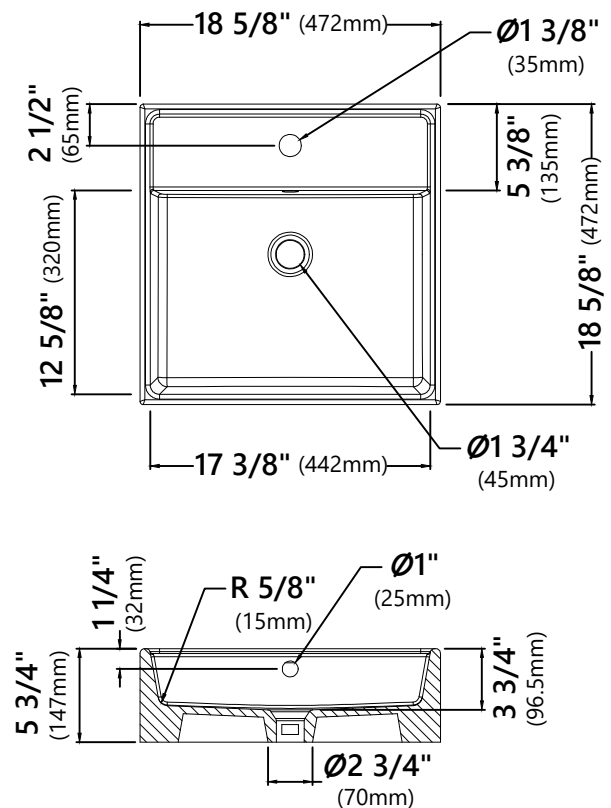

KCV-150

White Square Ceramic Bathroom Sink

Sink Dimensions

Overall Dimensions: 18 5/8" x 18 5/8" x 5 3/4"

Bowl Dimensions: 17 3/8" x 12 5/8"

Sink Depth: 3 3/4"

Features

- Vitreous China
- Square Vessel Sink
- 1 3/4" Drain Hole Size
- With Overflow

Available Colors

- Gloss White

Optional Accessories

- Pop-Up Drain PU-11 & PU-16

CODES/STANDARDS:

Product Certification

cUPC
ADA

NOTE: Each sink may have a 3% dimension tolerance. Please measure the sink prior to installation.