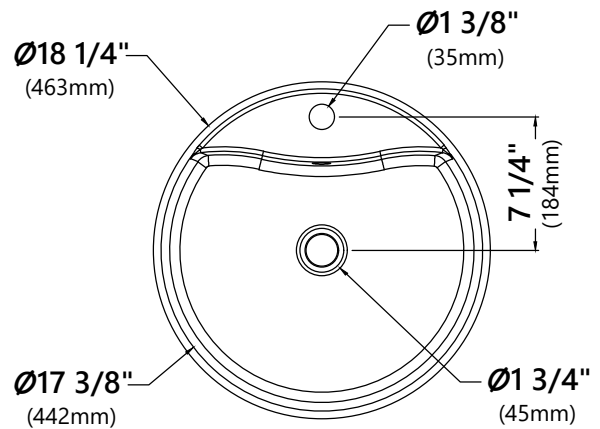

KCV-142

White Round Ceramic Bathroom Sink

Sink Dimensions

Overall Dimensions: $\varnothing 18 \frac{1}{4}''$ x $5 \frac{1}{2}''$

Bowl Dimensions: $\varnothing 17 \frac{3}{8}''$

Sink Depth: $3 \frac{1}{2}''$

Features

- Vitreous China
- Round Vessel Sink
- $1 \frac{3}{4}''$ Drain Hole Size
- With Overflow

Available Colors

- Gloss White

Optional Accessories

- Pop-Up Drain PU-11 & PU-16

CODES/STANDARDS:

Product Certification

cUPC
ADA