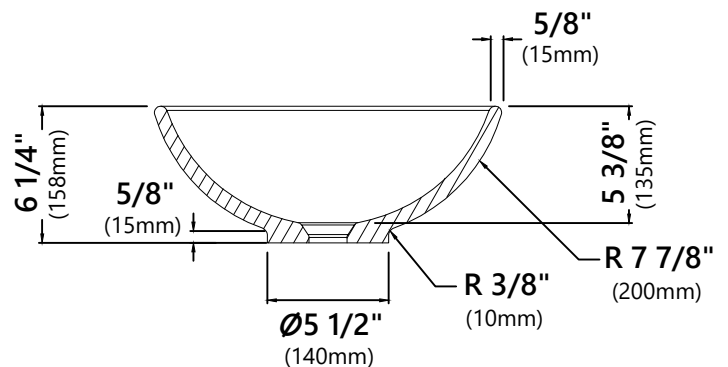

KCV-141

White Round Ceramic Bathroom Sink

Sink Dimensions

Overall Dimensions: $\varnothing 16''$ x 6 1/4''

Bowl Dimensions: $\varnothing 14 3/4''$

Sink Depth: 5 3/8''

Features

- Vitreous China
- Round Vessel Sink
- 1 3/4'' Drain Hole Size
- Without Overflow

Available Colors

- Gloss White

Optional Accessories

- Pop-Up Drain PU-10
- Grid Drain PU-12

CODES/STANDARDS:

Product Certification

cUPC
ADA

NOTE: Each sink may have a 3% dimension tolerance. Please measure the sink prior to installation.