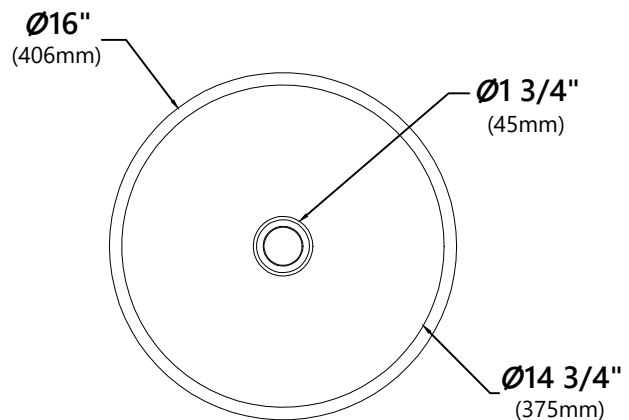

KCV-141

White Round Ceramic Bathroom Sink

Sink Dimensions

Overall Dimensions: $\varnothing 16''$ x 6 1/4''

Bowl Dimensions: $\varnothing 14 3/4''$

Sink Depth: 5 3/8''

Features

- Vitreous China
- Round Vessel Sink
- 1 3/4'' Drain Hole Size
- Without Overflow

Available Colors

- Gloss White

Optional Accessories

- Pop-Up Drain PU-10
- Grid Drain PU-12

CODES/STANDARDS:

Product Certification

cUPC
ADA

NOTE: Each sink may have a 3% dimension tolerance. Please measure the sink prior to installation.